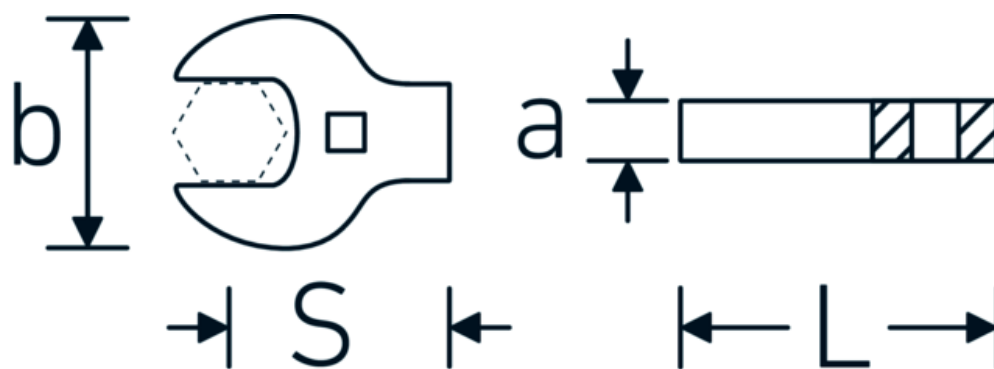

CROW-FOOT spanner heavy-duty, inch

540a HD

Product no. **03501076**
GTIN **4018754198214**
Model **540A HD SW 2.1/4**

Label. 1/2 " CROW-FOOT spanner heavy-duty, inch Spanner size 2 1/4" L.95mm

- Features.**
- for particularly high loadings, e.g. stainless steel screw fittings
 - full use of jaws in conjunction with standard ratchets
 - chrome plated
 - supplied without ratchet
 - Caution! Modified settings on torque wrench

Advantages.

For particularly high loads, e.g., stainless steel fittings.

Technical Drawing.

Technical Attributes.

a	16 mm
Internal square drive (inch)	1/2 "
Width mm (b)	99 mm
Length mm (L)	95 mm
S	56 mm
Spanner size [inch]	2 1/4 "

Logistics data.

Depth mm (IFS)	150
Width mm (IFS)	145
Height mm (IFS)	20
Length (packed, mm)	150
Width (packed, mm)	145
Height (packed, mm)	20
Volume (packed, dm ³)	0.435 dm ³
Art. no.	03501076
Weight (gross, kg)	0,510
Weight PAP (kg)	0,000
Weight PVC (kg)	0,005
GTIN	4018754198214
Country of origin	GERMANY
Region of origin	Nordrhein-Westfalen
WEEE/ElektroG	nicht ear-pflichtig
Customs tariff no.	82042000
Packing standard	1
Weight	500 g

Variants.

Art. no.	Model no. (ERP)	Description	GTIN
02501024	540A HD SW 3/8	3/8 " CROW-FOOT spanner heavy-duty, inch Spanner size 3/8" L.39mm	4018754285709
02501028	540A HD SW 7/16	3/8 " CROW-FOOT spanner heavy-duty, inch Spanner size 7/16" L.40mm	4018754285716