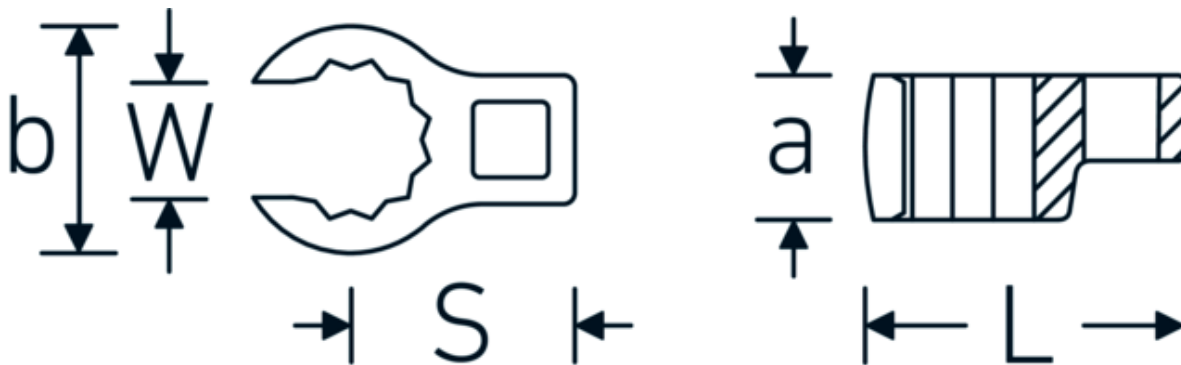

## CROW-RING spanner

440

Product no. **03190042**  
GTIN **4018754141197**  
Model **440 42**

**Label.** 1/2 " CROW-RING spanner Spanner size 42mm L.71mm

- Features.**
- Chrome Alloy Steel, chrome plated
  - Caution! Modified settings on torque wrench

### Technical Drawing.

### Technical Attributes.

a	24,5 mm
Internal square drive (inch)	1/2 "
Width mm (b)	57,9 mm
Length mm (L)	71 mm
S	37,7 mm
Width across flats [mm]	42 mm
W	33,2 mm

## Variants.

Art. no.	Model no. (ERP)	Description	GTIN
01190008	440 8	1/4 " CROW-RING spanner Spanner size 8mm L.23,8mm	4018754149094
01190009	440 9	1/4 " CROW-RING spanner Spanner size 9mm L.28,5mm	4018754140985
01190010	440 10	1/4 " CROW-RING spanner Spanner size 10mm L.28,4mm	4018754000739
01190011	440 11	1/4 " CROW-RING spanner Spanner size 11mm L.28mm	4018754149100
01190012	440 12	1/4 " CROW-RING spanner Spanner size 12mm L.30,8mm	4018754000746
01190013	440 13	1/4 " CROW-RING spanner Spanner size 13mm L.32mm	4018754102099
01190014	440 14	1/4 " CROW-RING spanner Spanner size 14mm L.31,7mm	4018754000753
02190015	440 15	3/8 " CROW-RING spanner Spanner size 15mm L.36,5mm	4018754141029
02190016	440 16	3/8 " CROW-RING spanner Spanner size 16mm L.36,1mm	4018754003389
02190017	440 17	3/8 " CROW-RING spanner Spanner size 17mm L.39,2mm	4018754003396
02190018	440 18	3/8 " CROW-RING spanner Spanner size 18mm L.40,8mm	4018754003402
02190019	440 19	3/8 " CROW-RING spanner Spanner size 19mm L.40,5mm	4018754003419
02190020	440 20	3/8 " CROW-RING spanner Spanner size 20mm L.42,9mm	4018754141036
02190021	440 21	3/8 " CROW-RING spanner Spanner size 21mm L.42,8mm	4018754003426