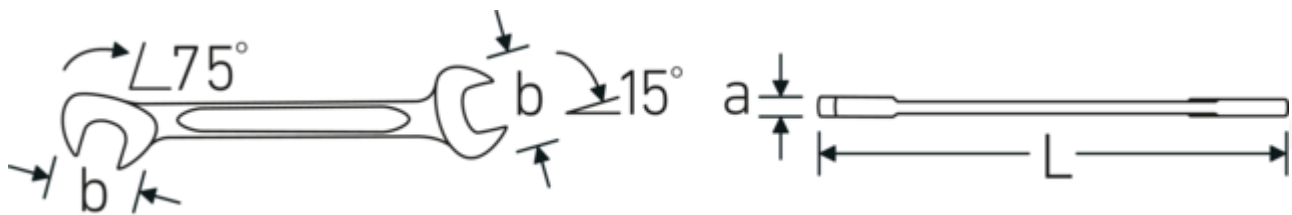

**Small double-open ended wrench
ELECTRIC, inch**

ELECTRIC 12a

Product no. **40462424**
GTIN **4018754020010**
Model **ELECTRIC 12a 3/8**

Label. Double open-ended wrench, small Wrench size 3/8 " L.105mm

Technical Drawing.

Technical Attributes.

a	3 mm
Width mm (b)	21 mm
Length mm (L)	105 mm
Jaw angle	15/75 °
Wrench width 1 [inch]	3/8 "
Wrench width s 2 [inch]	3/8 "

Logistics data.

Depth mm (IFS)	105
Width mm (IFS)	21
Height mm (IFS)	3
Length (packed, mm)	115
Width (packed, mm)	85
Height (packed, mm)	13
Volume (packed, dm3)	0.127075 dm3
Product no.	40462424
Weight (gross, kg)	0,225
Weight PAP (kg)	0,000
Weight PVC (kg)	0,004
GTIN	4018754020010