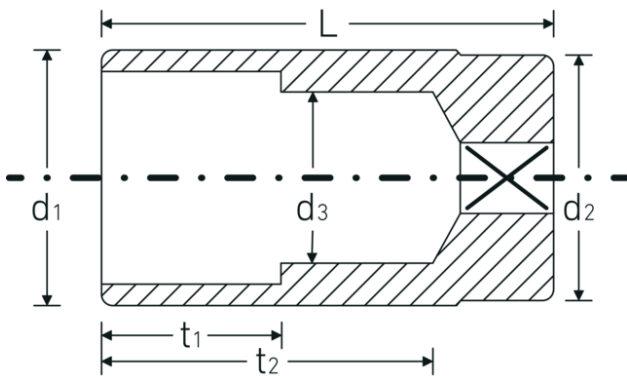

**Sockets 1/2", inch, extra deep**

**51a**

Product no. **03420032**  
GTIN **4018754008025**  
Model **51 A 1/2**

**Label.** 1/2 " Socket Wrench size 1/2" L.83mm

**Technical Drawing.**

**Technical Attributes.**

Drive profile	bi-hex AS-Drive®
Internal square drive (inch)	1/2 "
d1	18,3 mm
d2	22 mm
d3	11,5 mm
Length mm (L)	83 mm
Wrench size [inch]	1/2 "
t1	35 mm
t2	67 mm

**Logistics data.**

Depth mm (IFS)	83
Width mm (IFS)	23
Height mm (IFS)	23
Length (packed, mm)	115
Width (packed, mm)	90
Height (packed, mm)	24
Volume (packed, dm3)	0.2484 dm3
Product no.	03420032
Weight (gross, kg)	0,525