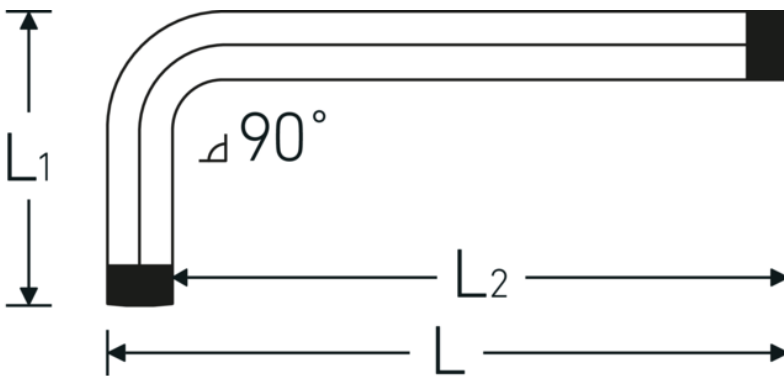

TORX® offset screwdriver

10766

Product no. **43223030**
 GTIN **4018754332632**
 Model **10766 T30**
WINKELSCHRAUBENDREHER
TORX

Label. TORX® offset screwdriver L.24mm x 70mm

Technical Drawing.

Technical Attributes.

| | |
|------------------------|-------|
| Drive profile | TORX® |
| Size of output profile | T30 |
| L1 | 24 mm |
| L2 | 70 mm |

Logistics data.

| | |
|-----------------------------------|-----------------------|
| Depth mm (IFS) | 111 |
| Width mm (IFS) | 6 |
| Height mm (IFS) | 6 |
| Length (packed, mm) | 170 |
| Width (packed, mm) | 100 |
| Height (packed, mm) | 7 |
| Volume (packed, dm ³) | 0.119 dm ³ |
| Product no. | 43223030 |
| Weight (gross, kg) | 0,284 |

| | |
|---------------------------|---------------------|
| Weight PAP (kg) | 0,000 |
| Weight PVC (kg) | 0,004 |
| GTIN | 4018754332632 |
| Country of origin | GERMANY |
| Region of origin | Nordrhein-Westfalen |
| WEEE/ElektroG | nicht ear-pflichtig |
| Customs tariff no. | 82054000 |
| Packing standard | 10 |
| Weight | 20 g |