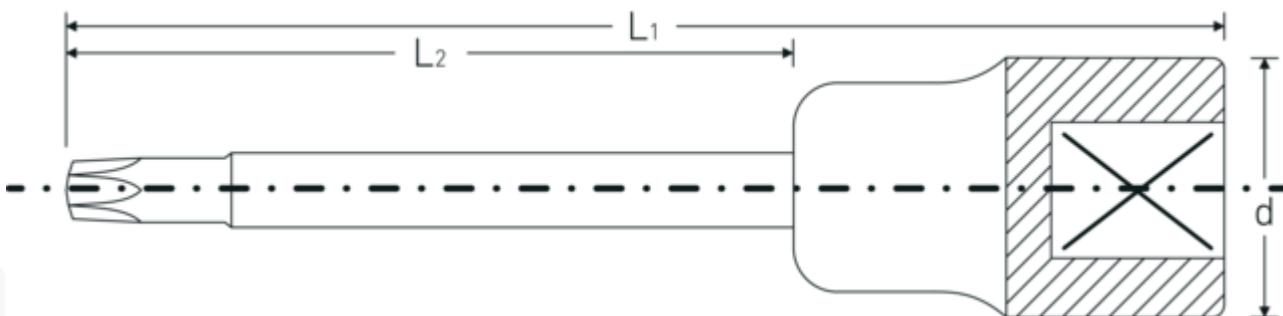

## Screwdriver socket

1054TX/2054TX

Product no. **03131450**  
GTIN **4018754006847**  
Model **1054 TX T 50**

**Label.** 1/2 " Screwdriver socket L.140mm

- Features.**
- for inside TORX® screws
  - extra long
  - Chrome Alloy Steel, chrome plated

## Technical Drawing.

## Technical Attributes.

Drive profile TORX®  
Internal square drive (inch) 1/2 "

## Logistics data.

Depth mm (IFS) 140  
Width mm (IFS) 23

<b>d</b>	22,7 mm	<b>Height mm (IFS)</b>	23
<b>Size of output profile</b>	T50	<b>Length (packed, mm)</b>	175
<b>L1</b>	140 mm	<b>Width (packed, mm)</b>	103
<b>L2</b>	102 mm	<b>Height (packed, mm)</b>	30
		<b>Volume (packed, dm3)</b>	0.54075 dm3
		<b>Art. no.</b>	03131450
		<b>Weight (gross, kg)</b>	0,715
		<b>Weight PAP (kg)</b>	0,000
		<b>Weight PVC (kg)</b>	0,009
		<b>GTIN</b>	4018754006847
		<b>Country of origin</b>	GERMANY
		<b>Region of origin</b>	Nordrhein-Westfalen
		<b>WEEE/ElektroG</b>	nicht ear-pflichtig
		<b>Customs tariff no.</b>	82042000
		<b>Packing standard</b>	5
		<b>Weight</b>	140 g