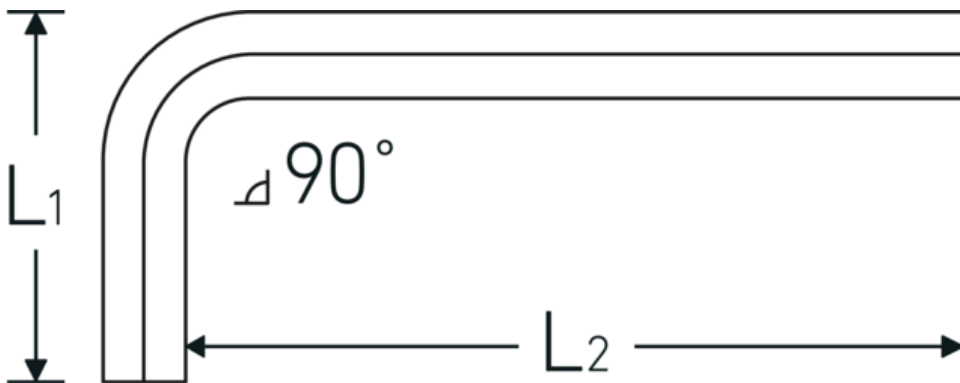

Hex key L-wrench

10760CV

Product no. **43150250**
 GTIN **4018754027057**
 Model **10760 CV 2,5**
WINKELSCHRAUBENDREHER

Label.

Hex key L-wrench screwdriver Hex drive 2,5mm L.18mm x 56mm

Technical Drawing.

Technical Attributes.

Drive profile	hex
External hex drive (mm)	2,5 mm
DIN	DIN ISO 2936
L1	18 mm
L2	56 mm
Length mm (L)	57 mm

Logistics data.

Depth mm (IFS)	57
Width mm (IFS)	21
Height mm (IFS)	3
Length (packed, mm)	73
Width (packed, mm)	30
Height (packed, mm)	9
Volume (packed, dm ³)	0.01971 dm ³
Product no.	43150250
Weight (gross, kg)	0,033

Weight PAP (kg)	0,000
Weight PVC (kg)	0,002
GTIN	4018754027057
Country of origin	GERMANY
Region of origin	Hessen
WEEE/ElektroG	nicht ear-pflichtig
Customs tariff no.	82054000
Packing standard	10
Weight	3 g