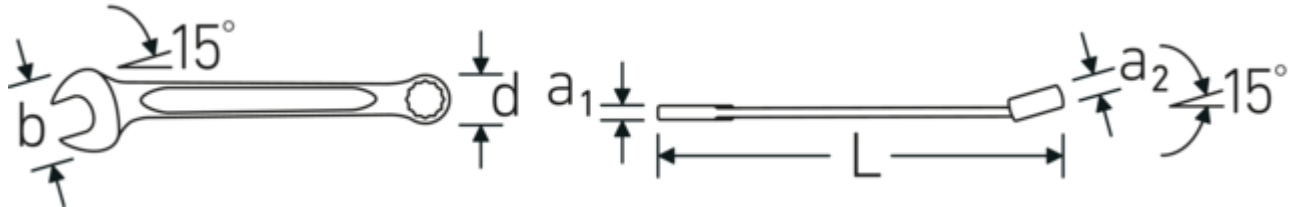

Technical Attributes.

a1	14 mm
a2	21 mm
Drive profile	bi-hex AS-Drive®
Width mm (b)	103 mm
d	73 mm
DIN	DIN 3113 Form A / ISO 7738 Form A
Length mm (L)	530 mm
Jaw angle	15 °
Spanner width 1 [mm]	50 mm
Ring position	15 °
Spanner width 2 [mm]	50 mm
t	1 mm

Logistics data.

Depth mm (IFS)	531
Width mm (IFS)	103
Height mm (IFS)	40
Length (packed, mm)	532
Width (packed, mm)	104
Height (packed, mm)	41
Volume (packed, dm³)	2.268448 dm³
Art. no.	40085050
Weight (gross, kg)	1,615
Weight PAP (kg)	0,000
Weight PVC (kg)	0,014
GTIN	4018754019045
Country of origin	GERMANY
Region of origin	Nordrhein-Westfalen
WEEE/ElektroG	nicht ear-pflichtig
Customs tariff no.	82041100
Packing standard	1
Weight	1600 g

Variants.

Art. no.	Art. no. (ERP)	Description	GTIN
40085500	OPEN BOX 13 5,5	Combination spanner OPEN BOX long Spanner size 5.5 mm L.100mm	4018754019052