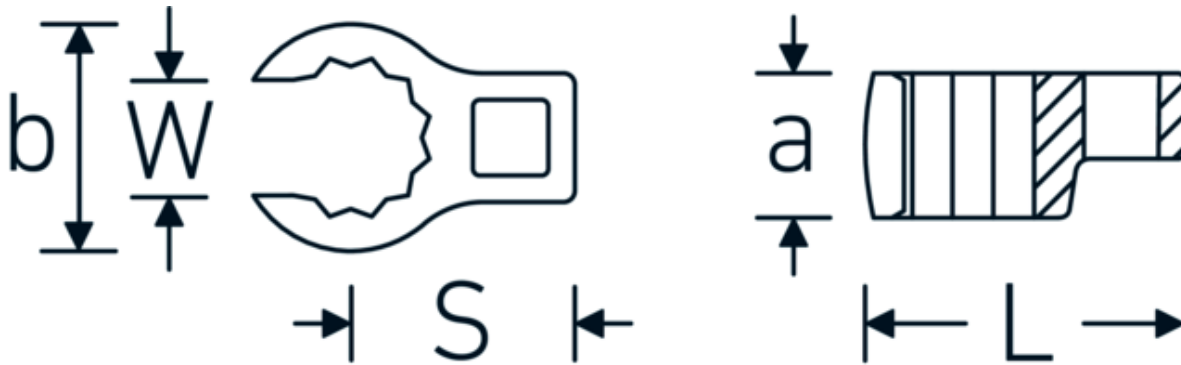

CROW-RING spanner

440

Product no. 01190012
GTIN 4018754000746
Model 440 12

Label. 1/4 " CROW-RING spanner Spanner size 12mm L.30,8mm

- Features.**
- Chrome Alloy Steel, chrome plated
 - Caution! Modified settings on torque wrench

Technical Drawing.

Technical Attributes.

a	14 mm
Internal square drive (inch)	1/4 "
Width mm (b)	20,6 mm
Length mm (L)	30,8 mm
S	15,7 mm
Width across flats [mm]	12 mm
W	9 mm

Logistics data.

Depth mm (IFS)	30
Width mm (IFS)	20
Height mm (IFS)	14
Length (packed, mm)	31
Width (packed, mm)	21
Height (packed, mm)	15
Volume (packed, dm3)	0.009765 dm3

Variants.

Art. no.	Model no. (ERP)	Description	GTIN
01190008	440 8	1/4 " CROW-RING spanner Spanner size 8mm L.23,8mm	4018754149094
01190009	440 9	1/4 " CROW-RING spanner Spanner size 9mm L.28,5mm	4018754140985
01190010	440 10	1/4 " CROW-RING spanner Spanner size 10mm L.28,4mm	4018754000739
01190011	440 11	1/4 " CROW-RING spanner Spanner size 11mm L.28mm	4018754149100
01190012	440 12	1/4 " CROW-RING spanner Spanner size 12mm L.30,8mm	4018754000746
01190013	440 13	1/4 " CROW-RING spanner Spanner size 13mm L.32mm	4018754102099
01190014	440 14	1/4 " CROW-RING spanner Spanner size 14mm L.31,7mm	4018754000753
02190015	440 15	3/8 " CROW-RING spanner Spanner size 15mm L.36,5mm	4018754141029
02190016	440 16	3/8 " CROW-RING spanner Spanner size 16mm L.36,1mm	4018754003389
02190017	440 17	3/8 " CROW-RING spanner Spanner size 17mm L.39,2mm	4018754003396
02190018	440 18	3/8 " CROW-RING spanner Spanner size 18mm L.40,8mm	4018754003402
02190019	440 19	3/8 " CROW-RING spanner Spanner size 19mm L.40,5mm	4018754003419
02190020	440 20	3/8 " CROW-RING spanner Spanner size 20mm L.42,9mm	4018754141036
02190021	440 21	3/8 " CROW-RING spanner Spanner size 21mm L.42,8mm	4018754003426