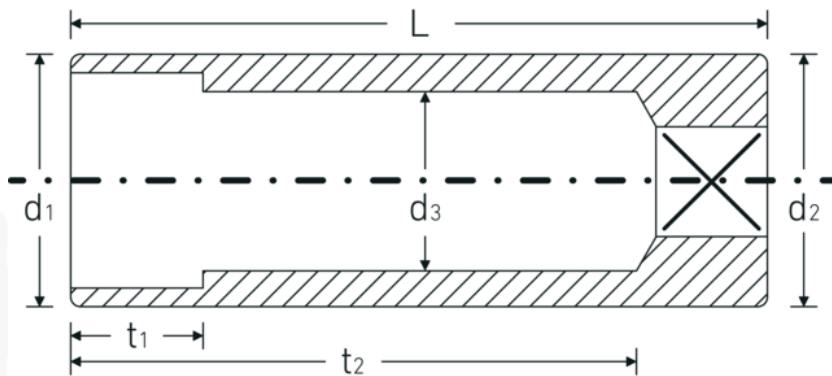

Sockets 3/4", metric, extra deep

40L

Product no. 01020012
GTIN 4018754000265
Model 40 L 12

Label. 1/4 " Socket Wrench size 12mm L.50mm

Technologies and features.

High Performance Quality (HPQ®)

Our HPQ® tool is made of wear-resistant high-performance steel, yet is thin-walled and lightweight. It withstands high torques and is ideal for work in confined spaces such as turbines.

Technical Drawing.

Technical Attributes.

Drive profile	hex AS-Drive®
Internal square drive (inch)	1/4 "
d1	16,5 mm
d2	16,5 mm
d3	11 mm
DIN	DIN 3124 / ISO 2725-1, ASME B 107.5M, DIN EN 3710, DIN EN 3709
Length mm (L)	50 mm
Width across flats [mm]	12 mm
t1	12 mm
t2	41,3 mm

Logistics data.

Depth mm (IFS)	50
Width mm (IFS)	17
Height mm (IFS)	17
Length (packed, mm)	90
Width (packed, mm)	51
Height (packed, mm)	36
Volume (packed, dm3)	0.16524 dm3
Product no.	01020012
Weight (gross, kg)	0,494
Weight PAP (kg)	0,000
Weight PVC (kg)	0,003
GTIN	4018754000265
Country of origin	GERMANY
Region of origin	Nordrhein-Westfalen
WEEE/ElektroG	nicht ear-pflichtig
Customs tariff no.	82042000
Packing standard	10
Weight	49 g