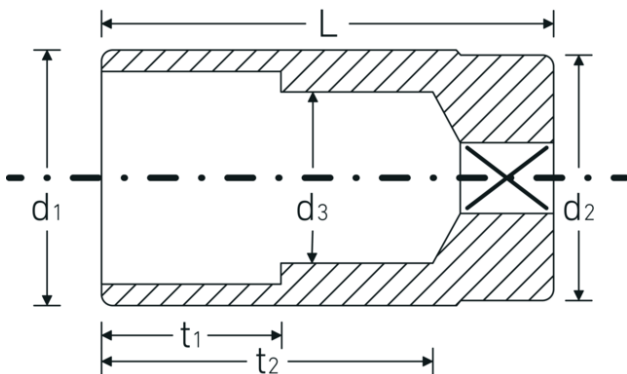

Sockets 1/2", inch, extra deep

51a

Product no. **03420038**
GTIN **4018754008056**
Model **51 A 11/16**

Label. 1/2 " Socket Wrench size 11/16" L.83mm

Technical Drawing.

Technical Attributes.

Drive profile	bi-hex AS-Drive®
Internal square drive (inch)	1/2 "
d1	24,2 mm
d2	23,7 mm
d3	16,5 mm
Length mm (L)	83 mm
Wrench size [inch]	11/16 "
t1	35 mm
t2	64,2 mm

Variants.

Product no.	Model no. (ERP)	Description	GTIN
03420024	51 A 3/8	1/2 " Socket Wrench size 3/8" L.83mm	4018754127108
03420028	51 A 7/16	1/2 " Socket Wrench size 7/16" L.83mm	4018754127115
03420032	51 A 1/2	1/2 " Socket Wrench size 1/2" L.83mm	4018754008025
03420034	51 A 9/16	1/2 " Socket Wrench size 9/16" L.83mm	4018754008032
03420036	51 A 5/8	1/2 " Socket Wrench size 5/8" L.83mm	4018754008049
03420038	51 A 11/16	1/2 " Socket Wrench size 11/16" L.83mm	4018754008056
03420040	51 A 3/4	1/2 " Socket Wrench size 3/4" L.83mm	4018754008063
03420042	51 A 13/16	1/2 " Socket Wrench size 13/16" L.83mm	4018754127122
03420044	51 A 7/8	1/2 " Socket Wrench size 7/8" L.83mm	4018754008070
03420046	51 A 15/16	1/2 " Socket Wrench size 15/16" L.83mm	4018754008087
03420048	51 A 1	1/2 " Socket Wrench size 1" L.83mm	4018754008094
03420050	51 A 1 1/16	1/2 " Socket Wrench size 1 1/16" L.83mm	4018754008100
03420052	51 A 1 1/8	1/2 " Socket Wrench size 1 1/8" L.83mm	4018754008117
03420054	51 A 1 3/16	1/2 " Socket Wrench size 1 3/16" L.83mm	4018754127139
03420056	51 A 1 1/4	1/2 " Socket Wrench size 1 1/4" L.83mm	4018754127146
03420058	51 A 1 5/16	1/2 " Socket Wrench size 1 5/16" L.83mm	4018754127153
03420060	51 A 1 3/8	1/2 " Socket Wrench size 1 3/8" L.83mm	4018754127160
03420062	51 A 1 7/16	1/2 " Socket Wrench size 1 7/16" L.83mm	4018754127177
03420064	51 A 1 1/2	1/2 " Socket Wrench size 1 1/2" L.83mm	4018754127184