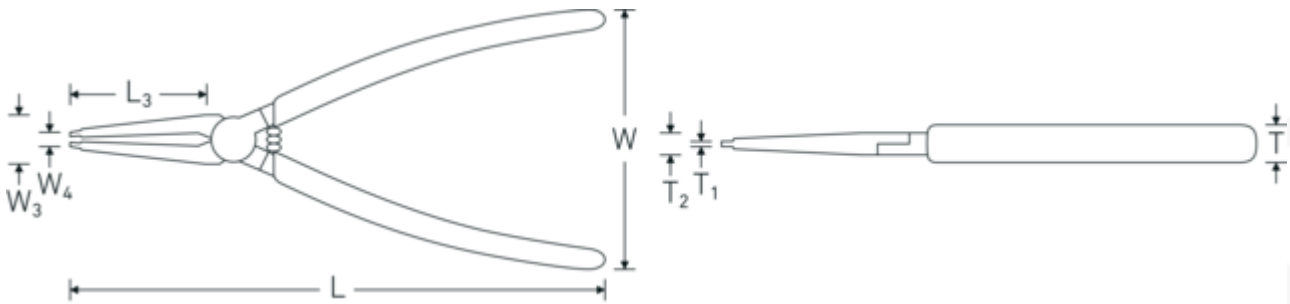

## Circlip pliers for internal circlips

**6545**

Product no. **65454103**  
 GTIN **4018754333707**  
 Model **6545**  
**SICHERUNGSRINGZANGE**  
**VERCHR., KAR. GRIFF A 3**

**Label.** Circlip pliers for external circlips L.225mm Head chrome-plated Handles Chrome plated, chequed

## Technical Drawing.

## Technical Attributes.

<b>DIN</b>	DIN 5254 A
<b>for circlips</b>	40-100 mm
<b>Size</b>	A3
<b>Handles</b>	Chrome plated, chequed
<b>Head</b>	chrome-plated
<b>Length mm (L)</b>	225 mm
<b>Tip diameter [mm]</b>	2,3 mm