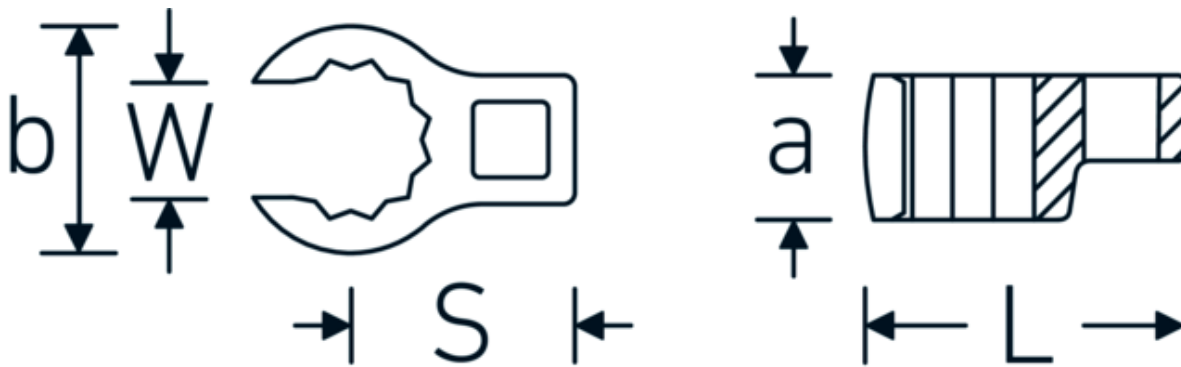

CROW-RING spanner

440

Product no. 03190046
GTIN 4018754102129
Model 440 46

Label. 1/2 " CROW-RING spanner Spanner size 46mm L.77,7mm

- Features.**
- Chrome Alloy Steel, chrome plated
 - Caution! Modified settings on torque wrench

Technical Drawing.

Technical Attributes.

a	26 mm
Internal square drive (inch)	1/2 "
Width mm (b)	64,2 mm
Length mm (L)	77,7 mm
S	40,9 mm
Width across flats [mm]	46 mm
W	34,1 mm

Logistics data.

Depth mm (IFS)	78
Width mm (IFS)	65
Height mm (IFS)	26
Length (packed, mm)	90
Width (packed, mm)	90
Height (packed, mm)	26
Volume (packed, dm3)	0.2106 dm3

Variants.

Art. no.	Model no. (ERP)	Description	GTIN
01190008	440 8	1/4 " CROW-RING spanner Spanner size 8mm L.23,8mm	4018754149094
01190009	440 9	1/4 " CROW-RING spanner Spanner size 9mm L.28,5mm	4018754140985
01190010	440 10	1/4 " CROW-RING spanner Spanner size 10mm L.28,4mm	4018754000739
01190011	440 11	1/4 " CROW-RING spanner Spanner size 11mm L.28mm	4018754149100
01190012	440 12	1/4 " CROW-RING spanner Spanner size 12mm L.30,8mm	4018754000746
01190013	440 13	1/4 " CROW-RING spanner Spanner size 13mm L.32mm	4018754102099
01190014	440 14	1/4 " CROW-RING spanner Spanner size 14mm L.31,7mm	4018754000753
02190015	440 15	3/8 " CROW-RING spanner Spanner size 15mm L.36,5mm	4018754141029
02190016	440 16	3/8 " CROW-RING spanner Spanner size 16mm L.36,1mm	4018754003389
02190017	440 17	3/8 " CROW-RING spanner Spanner size 17mm L.39,2mm	4018754003396
02190018	440 18	3/8 " CROW-RING spanner Spanner size 18mm L.40,8mm	4018754003402
02190019	440 19	3/8 " CROW-RING spanner Spanner size 19mm L.40,5mm	4018754003419
02190020	440 20	3/8 " CROW-RING spanner Spanner size 20mm L.42,9mm	4018754141036
02190021	440 21	3/8 " CROW-RING spanner Spanner size 21mm L.42,8mm	4018754003426