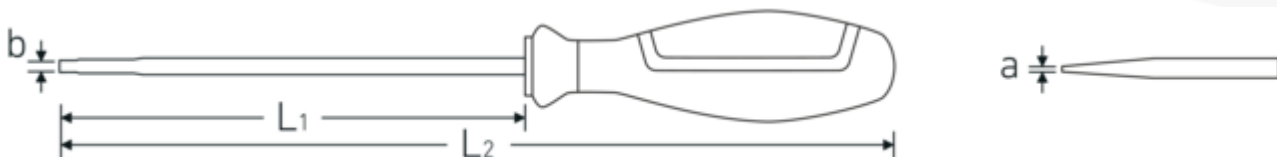

### 4661 VDE

Product no. **46613035**  
 GTIN **4018754338092**  
 Model **4661 VDE 3**  
**SCHLITZSCHRAUBENDREHER**  
**3,5**

**Label.** VDE slotted screwdriver 0,6mm x 3,5mm L.100mm

- Features.**
- reduced blade diameter: for reaching and operating low-lying screw connections or screws, e.g. in switch cabinets
  - in switch cabinets
  - flush with the blade tip due to integrated protective insulation: saves valuable space and allows optimal access even in the tightest installation spaces Roll-off protection prevents unwanted rolling away from the workplace
  - for slotted screws
  - Chrome-Alloy-Steel
  - blade burnished
  - VDE insulated up to 1000 V
  - DIN EN 60900
  - insulated according to IEC 900 - AC/1000 V AC/1000 V

## Technical Drawing.