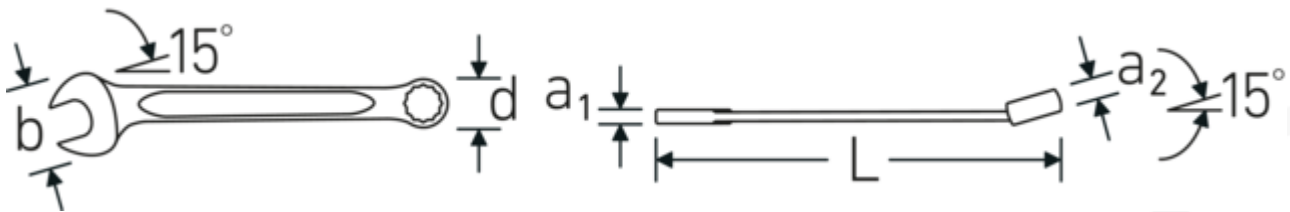

### OPEN BOX 13a

Product no. **40484646**  
 GTIN **4018754020249**  
 Model **OPEN BOX 13a 15/16**

**Label.** Combination wrench Wrench size 15/16 " L.280mm

## Technical Drawing.

## Technical Attributes.

a1	7,8 mm
a2	14 mm
Width mm (b)	53 mm
d	34,9 mm
DIN	DIN 3113 Form A / ISO 7738 Form A
Length mm (L)	280 mm
Jaw angle	15 °
Ring position	15 °
Wrench width 1 [inch]	15/16 "
Wrench width s 2 [inch]	15/16 "

## Logistics data.

Depth mm (IFS)	280
Width mm (IFS)	53
Height mm (IFS)	14
Length (packed, mm)	290
Width (packed, mm)	70
Height (packed, mm)	20
Volume (packed, dm <sup>3</sup> )	0.406 dm <sup>3</sup>
Product no.	40484646
Weight (gross, kg)	1,275
Weight PAP (kg)	0,000
Weight PVC (kg)	0,014
GTIN	4018754020249