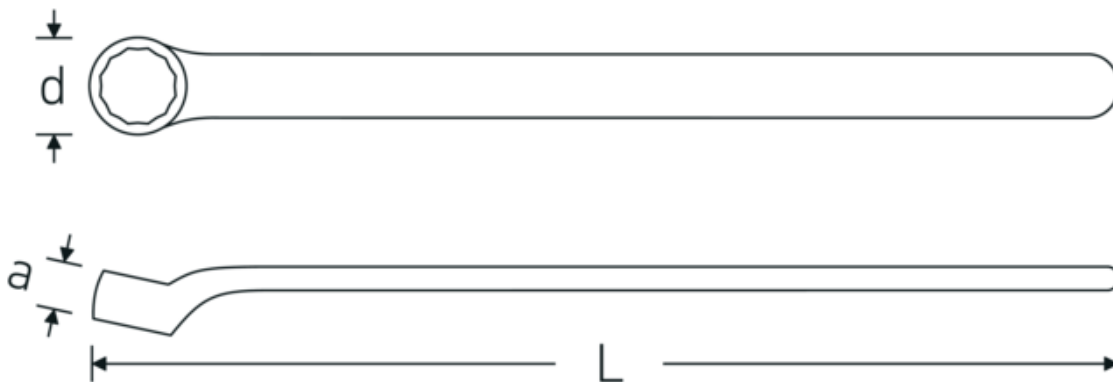

VDE special ring wrench

12161 VDE

Product no. **44190017**
GTIN **4018754254057**
Model **12161 VDE 17**

Label. VDE special ring wrench Wrench size 17mm

Technical Drawing.

Technical Attributes.

a	17 mm
d	29,1 mm
DIN	DIN EN 60900
Length mm (L)	208,3 mm
Wrench width 1 [mm]	17 mm

Logistics data.

Depth mm (IFS)	210
Width mm (IFS)	27
Height mm (IFS)	12
Length (packed, mm)	210
Width (packed, mm)	30
Height (packed, mm)	22
Volume (packed, dm ³)	0.1386 dm ³
Product no.	44190017
Weight (gross, kg)	0,150

Weight PAP (kg)	0,000
Weight PVC (kg)	0,005
GTIN	4018754254057
Country of origin	GERMANY
Region of origin	Nordrhein-Westfalen
WEEE/ElektroG	nicht ear-pflichtig
Customs tariff no.	82041100
Packing standard	1
Weight	144 g