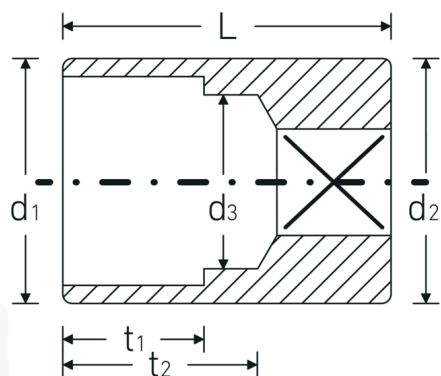

## Sockets

40aD

Product no. **01530018**  
 GTIN **4018754001521**  
 Model **40 AD 9/32**

**Label.** 1/4 " Sockets Spanner size 9/32" L.23mm

**Features.**

- ASME B 107.1, Fed. Spec. GGG-W-641, SAE AS 954-E (test values)
- HPQ® heavy-duty steel, chrome-plated

## Technical Drawing.

## Technical Attributes.

Drive profile bi-hex AS-Drive®  
 Internal square drive (inch) 1/4 "

## Logistics data.

Depth mm (IFS) 23  
 Width mm (IFS) 11

d1	10,7 mm	Height mm (IFS)	11
d2	10,7 mm	Length (packed, mm)	90
d3	6,6 mm	Width (packed, mm)	40
Length mm (L)	23 mm	Height (packed, mm)	12
Spanner size [inch]	9/32 "	Volume (packed, dm3)	0.0432 dm3
t1	6,5 mm	Art. no.	01530018
t2	13,2 mm	Weight (gross, kg)	0,085
		Weight PAP (kg)	0,000
		Weight PVC (kg)	0,002
		GTIN	4018754001521
		Country of origin	GERMANY
		Region of origin	Nordrhein-Westfalen
		WEEE/ElektroG	nicht ear-pflichtig
		Customs tariff no.	82042000
		Packing standard	10
		Weight	8 g