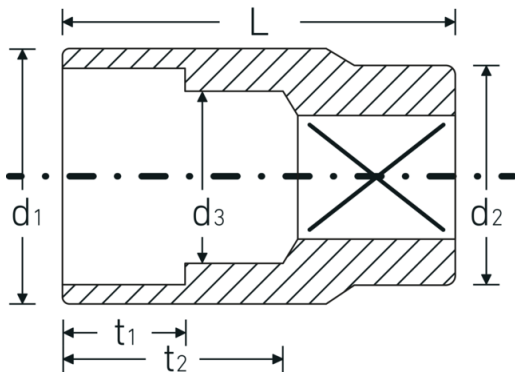

Sockets 1/2", inch

50a

Product no. **03410040**
GTIN **4018754007929**
Model **50 A 3/4**

Label.

1/2 " Socket Wrench size 3/4" L.38mm

Technical Drawing.

Technical Attributes.

Drive profile	bi-hex AS-Drive®
Internal square drive (inch)	1/2 "
d1	26,2 mm
d2	25 mm
d3	18 mm
Length mm (L)	38 mm
Wrench size [inch]	3/4 "
t1	16 mm
t2	21,7 mm

Logistics data.

Depth mm (IFS)	38
Width mm (IFS)	27
Height mm (IFS)	27
Length (packed, mm)	135
Width (packed, mm)	55
Height (packed, mm)	40
Volume (packed, dm3)	0.297 dm3
Product no.	03410040
Weight (gross, kg)	0,790