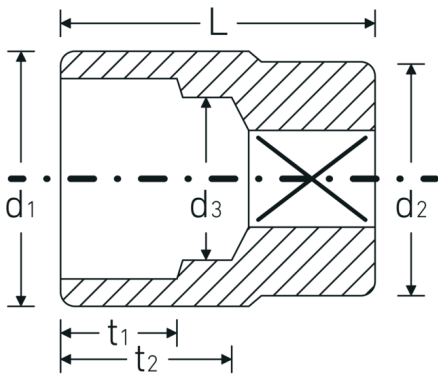

Sockets 3/4", inch

55a

Product no. **05410072**
GTIN **4018754009497**
Model **55 A 2**

Label. 3/4 " Socket Wrench size 2" L.80mm

Technical Drawing.

Technical Attributes.

Drive profile	bi-hex AS-Drive®
Internal square drive (inch)	3/4 "
d1	67 mm
d2	40 mm
d3	33 mm
Length mm (L)	80 mm
Wrench size [inch]	2 "
t1	34 mm
t2	48,5 mm

Logistics data.

Depth mm (IFS)	80
Width mm (IFS)	67
Height mm (IFS)	67
Length (packed, mm)	85
Width (packed, mm)	70
Height (packed, mm)	70
Volume (packed, dm3)	0.4165 dm3
Product no.	05410072
Weight (gross, kg)	0,757

Variants.

Product no.	Model no. (ERP)	Description	GTIN
05410040	55 A 3/4	3/4 " Socket Wrench size 3/4" L.50mm	4018754127207
05410042	55 A 13/16	3/4 " Socket Wrench size 13/16" L.51mm	4018754127214
05410044	55 A 7/8	3/4 " Socket Wrench size 7/8" L.51mm	4018754009312
05410046	55 A 15/16	3/4 " Socket Wrench size 15/16" L.51mm	4018754009329
05410048	55 A 1	3/4 " Socket Wrench size 1" L.52mm	4018754009343
05410050	55 A 1 1/16	3/4 " Socket Wrench size 1 1/16" L.54mm	4018754009350
05410052	55 A 1 1/8	3/4 " Socket Wrench size 1 1/8" L.57mm	4018754009367
05410056	55 A 1 1/4	3/4 " Socket Wrench size 1 1/4" L.58mm	4018754009381
05410058	55 A 1 5/16	3/4 " Socket Wrench size 1 5/16" L.59mm	4018754009398
05410060	55 A 1 3/8	3/4 " Socket Wrench size 1 3/8" L.59mm	4018754009404
05410062	55 A 1 7/16	3/4 " Socket Wrench size 1 7/16" L.60mm	4018754009411
05410064	55 A 1 1/2	3/4 " Socket Wrench size 1 1/2" L.64mm	4018754009428
05410066	55 A 1 5/8	3/4 " Socket Wrench size 1 5/8" L.67mm	4018754009442
05410067	55 A 1 11/16	3/4 " Socket Wrench size 1 11/16" L.70mm	4018754009459
05410068	55 A 1 3/4	3/4 " Socket Wrench size 1 3/4" L.70mm	4018754009466
05410069	55 A 1 13/16	3/4 " Socket Wrench size 1 13/16" L.73mm	4018754009473
05410070	55 A 1 7/8	3/4 " Socket Wrench size 1 7/8" L.76mm	4018754009480
05410072	55 A 2	3/4 " Socket Wrench size 2" L.80mm	4018754009497