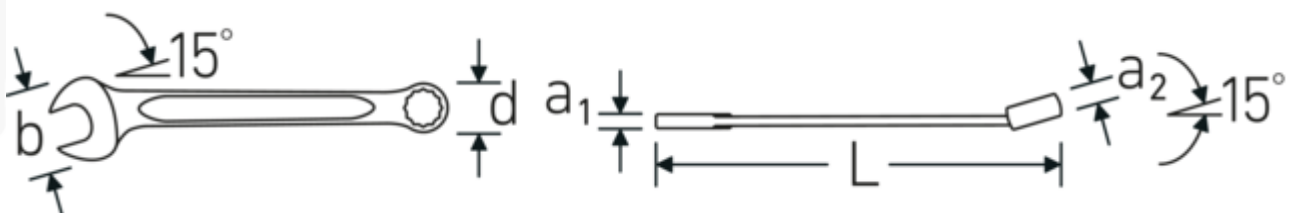

Combination spanner set OPEN BOX, metric

OPEN BOX 13

Product no. **96400805**
GTIN **4018754080618**
Model **OPEN BOX 13/26**

Label.

Combination spanner set OPEN BOX 13/26 6-32 26 pcs.

Features.

- wrench with metric dimensions, even wrench sizes
- DIN 3113 Form A/ISO 7738 Form A
- jaw side straight, ring side 15° angled
- sturdy, slim and lightweight intelligent design
- sigh bending strength due to double T-profile
- STAHLWILLE's round finish ensures a surface that is pleasant to the skin and has a good grip
- extremely sturdy, exceptionally durable
- drop-forged, hardened and cooled in oil bath
- chrome-alloy steel, chrome plated
- in cardboard packaging

Advantages.

Made in Germany - Combination spanner set in carton, 26 pcs.-pcs, 6-32 mm, ring side 15° angled, DIN 3113 Form A / ISO 7738 Form A, .

Technical Drawing.

Technical Attributes.

Number of tools	26 pcs.
Range	6-32
DIN	DIN 3113 Form A / ISO 7738 Form A
Jaw angle	15 °
No.	13/26

Logistics data.

Depth mm (IFS)	467
Width mm (IFS)	85
Height mm (IFS)	80
Length (packed, mm)	470
Width (packed, mm)	90
Height (packed, mm)	90
Volume (packed, dm3)	3.807 dm3
Art. no.	96400805
Weight (gross, kg)	4,705
Weight PAP (kg)	0,160
Weight PVC (kg)	0,000
GTIN	4018754080618
Country of origin	GERMANY
Region of origin	Nordrhein-Westfalen
WEEE/ElektroG	nicht ear-pflichtig
Customs tariff no.	82041100
Packing standard	1
Weight	4705 g