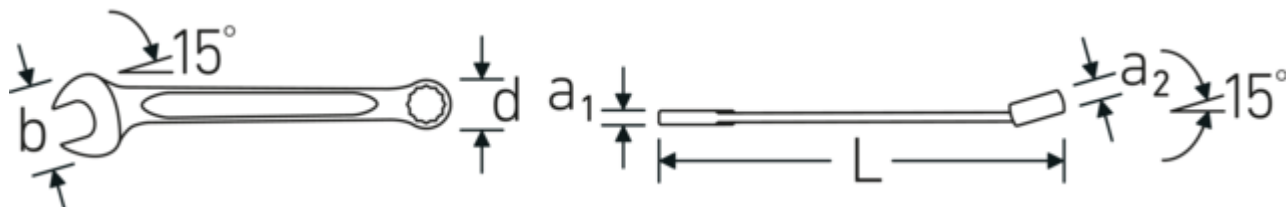

Technologies and features.

Double T-profile

Our combination and ring spanners have an additional recess in the middle of the tool. Similar to the principle of a double T-beam, this provides a tremendous load capacity and maximum strength whilst reducing weight.

Offset Shaft Design

Our spanners are specially designed with additional reinforcement in the load zones where the greatest amount of force is transmitted - namely where the jaw meets the shank - in order to prevent deformation.

Technical Attributes.

a1	6,7 mm
a2	11,5 mm
Drive profile	bi-hex AS-Drive®
Width mm (b)	40 mm
d	26 mm
DIN	DIN 3113 Form A / ISO 7738 Form A
Length mm (L)	200 mm
Jaw angle	15 °
Spanner width 1 [mm]	18 mm
Ring position	15 °
Spanner width 2 [mm]	18 mm
t	10 mm