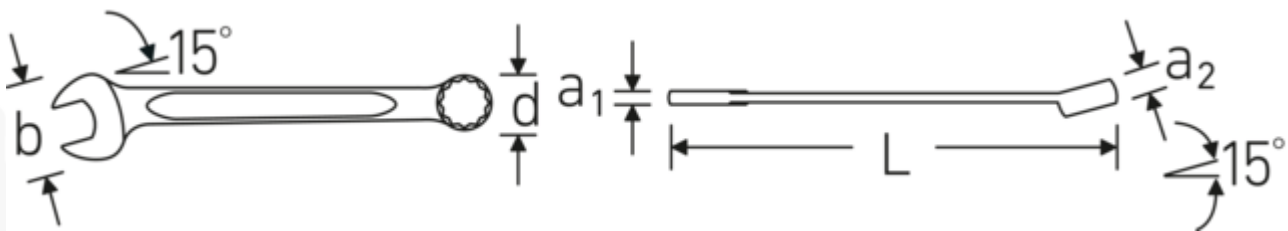

Combination spanner, inch

130a

Product no. 40572020
GTIN 4018754020645
Model 130a 5/16

Label. Combination spanner Spanner size 5/16 " L.115mm

- Features.**
- Fed. Spec. GGG-W-636 E
 - HPQ® heavy-duty steel, chrome-plated

Advantages.

Made in Germany – STAHLWILLE Combination spanner, inch , open end 15 °angled, length 115 mm, Fed. Spec. GGG-W-636 E , 40572020

The double-T profile gives the spanner outstanding bending strength.

The distinctive STAHLWILLE rounded finish gives the spanner a non-slip and pleasant feel for safe working, even with oil-smearred hands.

Technical Drawing.

Technical Attributes.

a1 4,5 mm

Logistics data.

Depth mm (IFS) 114

a2	7 mm	Width mm (IFS)	17
Width mm (b)	17 mm	Height mm (IFS)	10
d	12 mm	Length (packed, mm)	120
DIN	Fed. Spec. GGG- W-636 E	Width (packed, mm)	30
		Height (packed, mm)	35
Length mm (L)	115 mm	Volume (packed, dm3)	0.126 dm3
Jaw angle	15 °	Art. no.	40572020
Ring position	15 °	Weight (gross, kg)	0,200
Spanner width 1 [inch]	5/16 "	Weight PAP (kg)	0,000
Spanner width s 2 [inch]	5/16 "	Weight PVC (kg)	0,003
		GTIN	4018754020645
		Country of origin	GERMANY
		Region of origin	Nordrhein-Westfalen
		WEEE/ElektroG	nicht ear-pflichtig
		Customs tariff no.	82041100
		Packing standard	10
		Weight	20 g