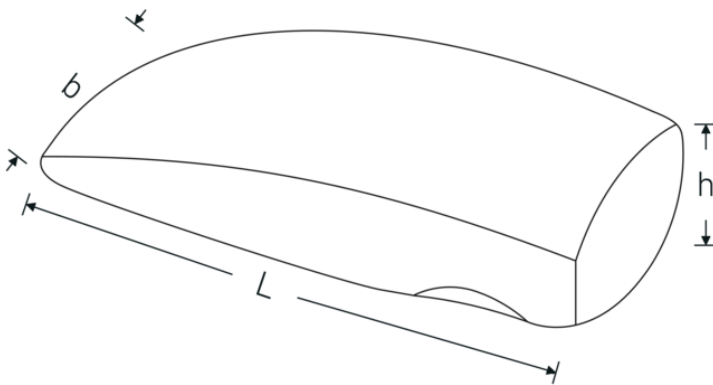

Anvil dolly

10835

Product no. **70210002**
 GTIN **4018754041541**
 Model **10835 HANDFAUST,
 KOMMAFORM**

Label. Anvil dolly L.130mm

Technical Drawing.

Technical Attributes.

Width mm (b)	55 mm
Height mm (h)	32 mm
Length mm (L)	130 mm

Logistics data.

Depth mm (IFS)	131
Width mm (IFS)	55
Height mm (IFS)	37
Length (packed, mm)	132
Width (packed, mm)	56
Height (packed, mm)	38
Volume (packed, dm ³)	0.280896 dm ³
Product no.	70210002
Weight (gross, kg)	0,958

Weight PAP (kg)	0,034
Weight PVC (kg)	0,000
GTIN	4018754041541
Country of origin	GERMANY
Region of origin	Nordrhein-Westfalen
WEEE/ElektroG	nicht ear-pflichtig
Customs tariff no.	82059010
Packing standard	1
Weight	958 g