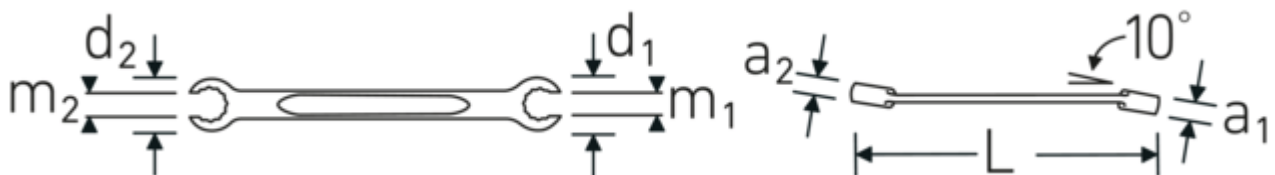

Double-ended ring spanner OPEN RING, angled, metric, bi-hex

OPEN RING 24

Product no. 41081719
GTIN 4018754021956
Model OPEN RING 24 17 x 19

Label. Double-ended ring spanner, angled Spanner size 17 x 19 mm L.220mm

- Features.**
- metric width across flats
 - 10° angled
 - with bi-hex
 - DIN 3118/ISO 3318
 - sturdy, slim and lightweight design
 - extremely resilient and durable
 - STAHLWILLE round finish for a pleasant, non-slip feel
 - drop-forged, hardened and cooled in an oil bath
 - Chrome-Alloy-Steel, chrome-plated

Advantages.

With bi-hexagon

Technical Drawing.

Technical Attributes.

a1	12 mm
a2	13 mm
Drive profile	bi-hex AS-Drive®
d1	30 mm
d2	33 mm
DIN	DIN 3118 / ISO 3318
Length mm (L)	220 mm
m1	14 mm
m2	15,8 mm
Spanner width 1 [mm]	17 mm
Ring position	10 °
Spanner width 2 [mm]	19 mm

Logistics data.

Depth mm (IFS)	220
Width mm (IFS)	34
Height mm (IFS)	18
Length (packed, mm)	260
Width (packed, mm)	75
Height (packed, mm)	55
Volume (packed, dm3)	1.0725 dm3
Art. no.	41081719
Weight (gross, kg)	1,500
Weight PAP (kg)	0,000
Weight PVC (kg)	0,012
GTIN	4018754021956
Country of origin	GERMANY
Region of origin	Nordrhein-Westfalen
WEEE/ElektroG	nicht ear-pflichtig
Customs tariff no.	82041100
Packing standard	10
Weight	150 g