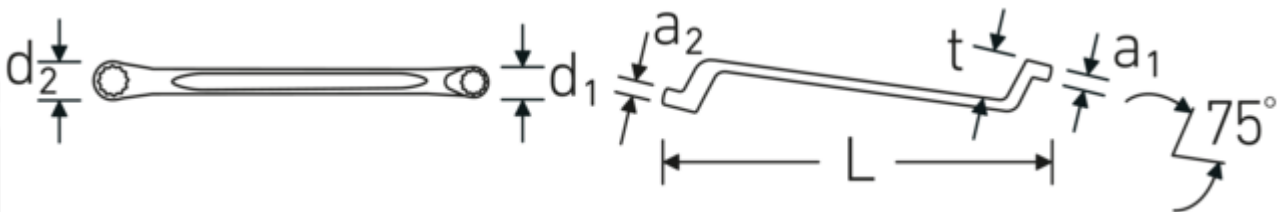

Double-ended ring spanner, metric, offset

StahlwilleSTABIL®20

Product no. 41042022
GTIN 4018754021017
Model StahlwilleSTABIL 20 20 x 22

Label. Double-ended ring spanner Spanner size 20 x 22 mm L.300mm

Features. StahlwilleSTABIL®

- offset
- DIN 838/ISO 10104
- Chrome Alloy Steel, chrome plated

Advantages.

Low-crank

The distinctive STAHLWILLE rounded finish gives the combination spanner a non-slip and pleasant feel for safe working, even with oil-smearred hands.

Manufactured from durable chrome-alloy steel for a long service life and resistance to wear.

Technical Drawing.

Technical Attributes.

a1	13 mm
a2	14 mm
Drive profile	bi-hex AS-Drive®
d1	29,4 mm
d2	32,1 mm
Length mm (L)	300 mm
Spanner width 1 [mm]	20 mm
Ring position	75 °
Spanner width 2 [mm]	22 mm
t	31 mm

Logistics data.

Depth mm (IFS)	300
Width mm (IFS)	32
Height mm (IFS)	14
Length (packed, mm)	330
Width (packed, mm)	100
Height (packed, mm)	60
Volume (packed, dm3)	1.98 dm3
Art. no.	41042022
Weight (gross, kg)	1,585
Weight PAP (kg)	0,000
Weight PVC (kg)	0,015
GTIN	4018754021017
Country of origin	GERMANY
Region of origin	Nordrhein-Westfalen
WEEE/ElektroG	nicht ear-pflichtig
Customs tariff no.	82041100
Packing standard	5
Weight	317 g