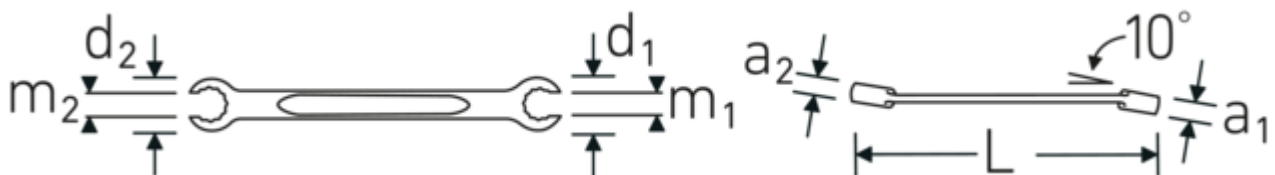

Double-ended ring spanner OPEN RING, angled, metric, bi-hex

OPEN RING 24

Product no. 41082736
GTIN 4018754022014
Model OPEN RING 24 27 x 36

Label. Double-ended ring spanner, angled Spanner size 27 x 36 mm L.300mm

- Features.**
- metric width across flats
 - 10° angled
 - with bi-hex
 - DIN 3118/ISO 3318
 - sturdy, slim and lightweight design
 - extremely resilient and durable
 - STAHLWILLE round finish for a pleasant, non-slip feel
 - drop-forged, hardened and cooled in an oil bath
 - Chrome-Alloy-Steel, chrome-plated

Advantages.

With bi-hexagon

Technical Drawing.

Technical Attributes.

a1	16 mm
a2	19 mm
Drive profile	bi-hex AS-Drive®
d1	42 mm
d2	54 mm
DIN	DIN 3118 / ISO 3318
Length mm (L)	300 mm
m1	20 mm
m2	27 mm
Spanner width 1 [mm]	27 mm
Ring position	10 °
Spanner width 2 [mm]	36 mm

Logistics data.

Depth mm (IFS)	303
Width mm (IFS)	54
Height mm (IFS)	28
Length (packed, mm)	310
Width (packed, mm)	95
Height (packed, mm)	50
Volume (packed, dm3)	1.4725 dm3
Art. no.	41082736
Weight (gross, kg)	2,350
Weight PAP (kg)	0,000
Weight PVC (kg)	0,015
GTIN	4018754022014
Country of origin	GERMANY
Region of origin	Nordrhein-Westfalen
WEEE/ElektroG	nicht ear-pflichtig
Customs tariff no.	82041100
Packing standard	5
Weight	414 g