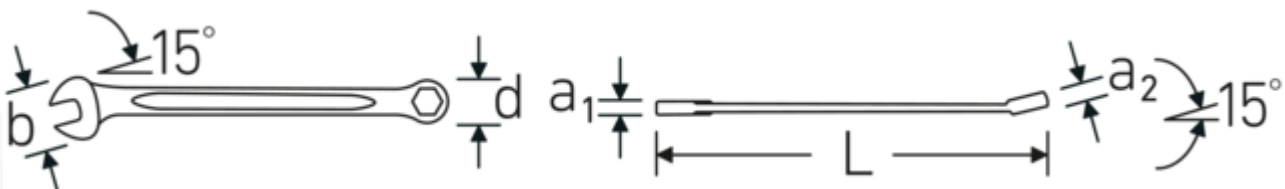

Combination spanner OPEN BOX, metric

OPEN BOX 16

Product no. **40093535**
GTIN **4018754019090**
Model **OPEN BOX 16 3,5**

Label. Combination spanner OPEN BOX long Spanner size 3.5 mm L.75mm

- Features.**
- ISO 3318
 - Chrome Alloy Steel, chrome plated

Advantages.

High-quality combination spanner set Combination spanner OPEN BOX, metric , jaw side 15 ° angled, length 75 mm, ISO 3318, , 40093535.

The double-T profile gives the spanner outstanding bending strength.

The distinctive STAHLWILLE rounded finish gives the spanner a non-slip and pleasant feel for safe working, even with oil-smearred hands.

Technical Drawing.

Technical Attributes.

a1 3 mm
a2 3,2 mm

Logistics data.

Depth mm (IFS) 76
Width mm (IFS) 10

Width mm (b)	10 mm	Height mm (IFS)	4
d	6,6 mm	Length (packed, mm)	80
DIN	ISO 3318	Width (packed, mm)	23
Length mm (L)	75 mm	Height (packed, mm)	12
Jaw angle	15 °	Volume (packed, dm3)	0.02208 dm3
Spanner width 1 [mm]	3.5 mm	Art. no.	40093535
Ring position	15 °	Weight (gross, kg)	0,063
Spanner width 2 [mm]	3.5 mm	Weight PAP (kg)	0,000
		Weight PVC (kg)	0,002
		GTIN	4018754019090
		Country of origin	GERMANY
		Region of origin	Nordrhein-Westfalen
		WEEE/ElektroG	nicht ear-pflichtig
		Customs tariff no.	82041100
		Packing standard	10
		Weight	6 g