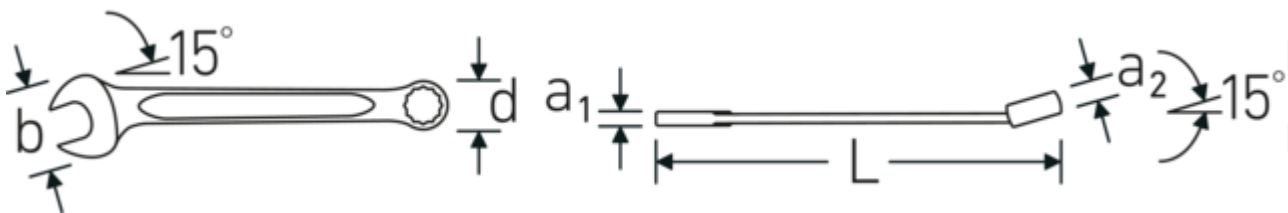

Combination spanner OPEN BOX, inch
OPEN BOX 13a

Product no. 40481818
GTIN 4018754020102
Model OPEN BOX 13a 9/32

Label. Combination spanner OPEN BOX long Spanner size 9/32 " L.110mm

Features. • Chrome Alloy Steel, chrome plated

Advantages.

Made in Germany – STAHLWILLE Combination spanner OPEN BOX, inch , open end 15 °angled, length 110 mm, DIN 3113 Form A / ISO 7738 Form A, , 40481818.

Technical Drawing.

Technical Attributes.

a1	3,9 mm
a2	6 mm
Width mm (b)	17 mm
d	11,3 mm

Logistics data.

Depth mm (IFS)	112
Width mm (IFS)	17
Height mm (IFS)	7
Length (packed, mm)	112
Width (packed, mm)	38

DIN	DIN 3113 Form A / ISO 7738 Form A	Height (packed, mm)	25
Length mm (L)	110 mm	Volume (packed, dm³)	0.1064 dm ³
Jaw angle	15 °	Art. no.	40481818
Ring position	15 °	Weight (gross, kg)	0,174
Spanner width 1 [inch]	9/32 "	Weight PAP (kg)	0,000
Spanner width s 2 [inch]	9/32 "	Weight PVC (kg)	0,003
		GTIN	4018754020102
		Country of origin	GERMANY
		Region of origin	Nordrhein-Westfalen
		WEEE/ElektroG	nicht ear-pflichtig
		Customs tariff no.	82041100
		Packing standard	10
		Weight	15 g