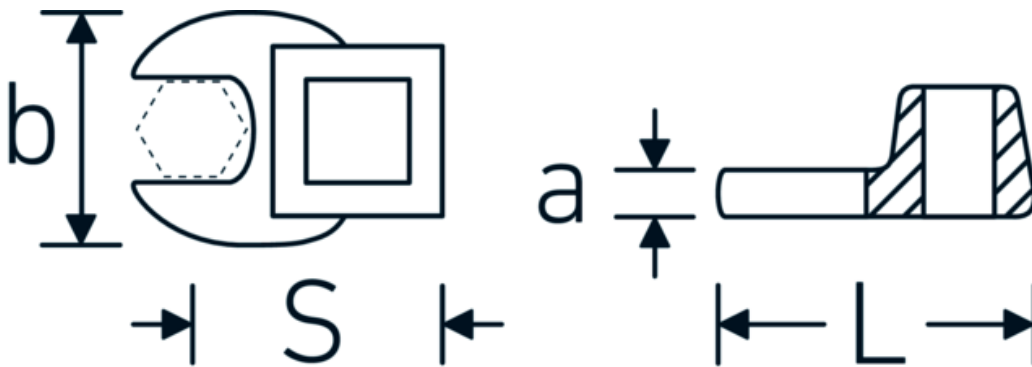

CROW-FOOT wrench, metric

540

Product no. 01200009
GTIN 4018754149124
Model 540 9

Label.

1/4 " CROW-FOOT wrench Wrench size 9mm L.25,5mm

Technical Drawing.

Technical Attributes.

a	6,3 mm
Internal square drive (inch)	1/4 "
Width mm (b)	19,8 mm
Length mm (L)	25,5 mm
S	14,6 mm
Width across flats [mm]	9 mm

Logistics data.

Depth mm (IFS)	25
Width mm (IFS)	19
Height mm (IFS)	10
Length (packed, mm)	30
Width (packed, mm)	25
Height (packed, mm)	12
Volume (packed, dm3)	0.009 dm3
Product no.	01200009
Weight (gross, kg)	0,021

Variants.

Product no.	Model no. (ERP)	Description	GTIN
01200008	540 8	1/4 " CROW-FOOT wrench Wrench size 8mm L.25,5mm	4018754149117
01200009	540 9	1/4 " CROW-FOOT wrench Wrench size 9mm L.25,5mm	4018754149124
01200010	540 10	1/4 " CROW-FOOT wrench Wrench size 10mm L.25,5mm	4018754149131
02200011	540 11	3/8 " CROW-FOOT wrench Wrench size 11mm L.32mm	4018754149414
02200012	540 12	3/8 " CROW-FOOT wrench Wrench size 12mm L.34,3mm	4018754003495
02200013	540 13	3/8 " CROW-FOOT wrench Wrench size 13mm L.34,3mm	4018754003501
02200014	540 14	3/8 " CROW-FOOT wrench Wrench size 14mm L.37,7mm	4018754003518
02200015	540 15	3/8 " CROW-FOOT wrench Wrench size 15mm L.37,7mm	4018754003525
02200016	540 16	3/8 " CROW-FOOT wrench Wrench size 16mm L.37,7mm	4018754003532
02200017	540 17	3/8 " CROW-FOOT wrench Wrench size 17mm L.42,5mm	4018754003549
02200018	540 18	3/8 " CROW-FOOT wrench Wrench size 18mm L.42,5mm	4018754003556
02200019	540 19	3/8 " CROW-FOOT wrench Wrench size 19mm L.42,5mm	4018754003563
02200020	540 20	3/8 " CROW-FOOT wrench Wrench size 20mm L.42,4mm	4018754141067
02200021	540 21	3/8 " CROW-FOOT wrench Wrench size 21mm L.44,5mm	4018754003570
02200022	540 22	3/8 " CROW-FOOT wrench Wrench size 22mm L.44,5mm	4018754003587