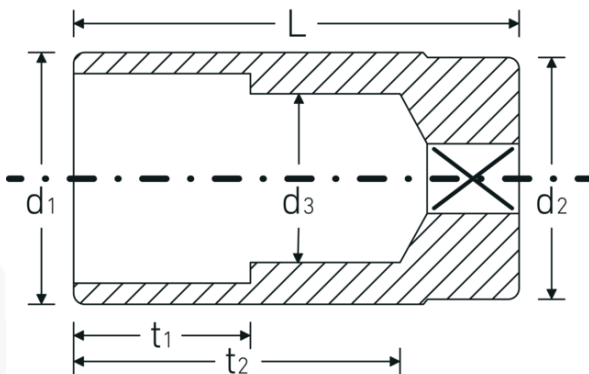

## Socket

46a

Product no. **02420040**  
GTIN **4018754004386**  
Model **46 A 3/4**

**Label.** 3/8 " Socket Spanner size 3/4" L.65mm

- Features.**
- Long
  - ASME B 107.1, Fed. Spec. GGG-W-641, SAE AS 954-E
  - HPQ® heavy-duty steel, chrome-plated

## Technical Drawing.

## Logistics data.

Depth mm (IFS) 65

<b>Internal square drive (inch)</b>	3/8 "	<b>Width mm (IFS)</b>	26
<b>d1</b>	25,2 mm	<b>Height mm (IFS)</b>	26
<b>d2</b>	23 mm	<b>Length (packed, mm)</b>	130
<b>d3</b>	18 mm	<b>Width (packed, mm)</b>	68
<b>Length mm (L)</b>	65 mm	<b>Height (packed, mm)</b>	27
<b>Spanner size [inch]</b>	3/4 "	<b>Volume (packed, dm3)</b>	0.23868 dm3
<b>t1</b>	30 mm	<b>Art. no.</b>	02420040
<b>t2</b>	52 mm	<b>Weight (gross, kg)</b>	0,560
		<b>Weight PAP (kg)</b>	0,000
		<b>Weight PVC (kg)</b>	0,006
		<b>GTIN</b>	4018754004386
		<b>Country of origin</b>	GERMANY
		<b>Region of origin</b>	Nordrhein-Westfalen
		<b>WEEE/ElektroG</b>	nicht ear-pflichtig
		<b>Customs tariff no.</b>	82042000
		<b>Packing standard</b>	5
		<b>Weight</b>	137 g