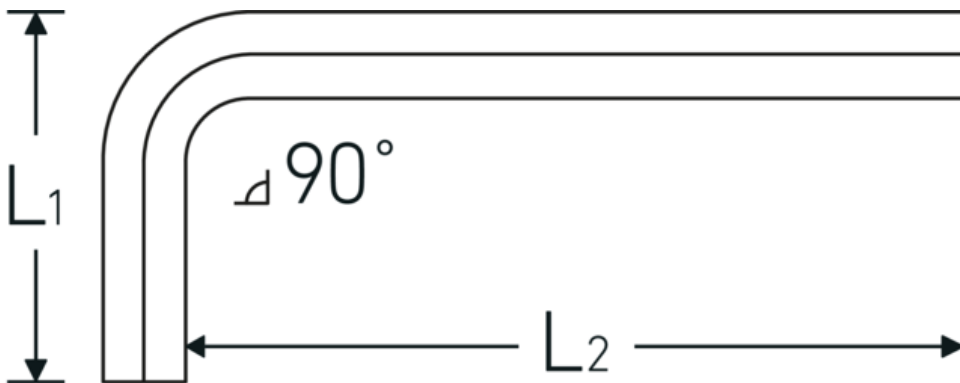

## Hex key for hex bolts

10760

Product no. **43153002**  
 GTIN **4018754332090**  
 Model **10760 2**  
**WINKELSCHRAUBENDREHER**  
**SECHSKANT**

### Label.

Hex key for hex bolts Hex drive 2mm L.18mm x 52mm

### Technical Attributes.

Drive profile	hex
External hex drive (mm)	2 mm
DIN	DIN ISO 2936
L1	18 mm
L2	52 mm

### Logistics data.

Depth mm (IFS)	52
Width mm (IFS)	17
Height mm (IFS)	2
Length (packed, mm)	175
Width (packed, mm)	100
Height (packed, mm)	3
Volume (packed, dm <sup>3</sup> )	0.0525 dm <sup>3</sup>
Product no.	43153002
Weight (gross, kg)	0,020