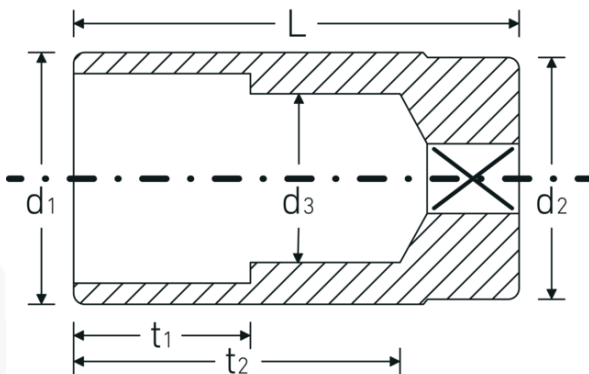

Socket

46a

Product no. **02420034**
GTIN **4018754004348**
Model **46 A 9/16**

Label. 3/8 " Socket Spanner size 9/16" L.60mm

- Features.**
- Long
 - ASME B 107.1, Fed. Spec. GGG-W-641, SAE AS 954-E
 - HPQ® heavy-duty steel, chrome-plated

Advantages.

Long

Technical Drawing.

Technical Attributes.

Drive profile bi-hex AS-Drive®

Logistics data.

Depth mm (IFS) 61

Internal square drive (inch)	3/8 "	Width mm (IFS)	20
d1	20,2 mm	Height mm (IFS)	20
d2	19 mm	Length (packed, mm)	105
d3	13,1 mm	Width (packed, mm)	63
Length mm (L)	60 mm	Height (packed, mm)	21
Spanner size [inch]	9/16 "	Volume (packed, dm3)	0.138915 dm3
t1	25 mm	Art. no.	02420034
t2	45,8 mm	Weight (gross, kg)	0,390
		Weight PAP (kg)	0,000
		Weight PVC (kg)	0,005
		GTIN	4018754004348
		Country of origin	GERMANY
		Region of origin	Nordrhein-Westfalen
		WEEE/ElektroG	nicht ear-pflichtig
		Customs tariff no.	82042000
		Packing standard	5
		Weight	80 g