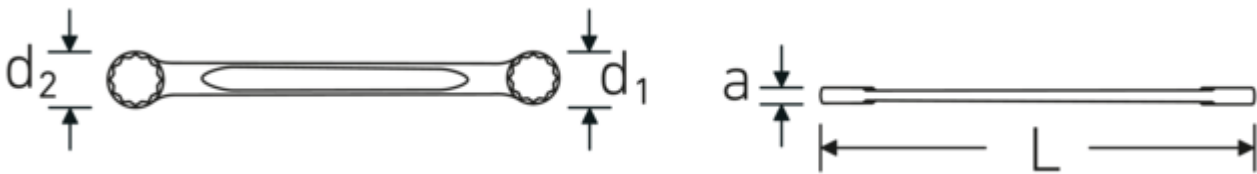

Double ring wrench, metric

StahlwilleSTABIL®21

Product no. **41051213**
 GTIN **4018754021260**
 Model **21 12 x 13**

Label. Double ring wrench Wrench size 12 x 13 mm L.150mm

Technical Drawing.

Technical Attributes.

a	6,5 mm
Drive profile	bi-hex AS-Drive®
d1	18,2 mm
d2	19,5 mm
DIN	DIN 837 / ISO 10103
Length mm (L)	150 mm
Wrench width 1 [mm]	12 mm
Wrench width 2 [mm]	13 mm

Logistics data.

Depth mm (IFS)	150
Width mm (IFS)	19
Height mm (IFS)	6
Length (packed, mm)	155
Width (packed, mm)	70
Height (packed, mm)	8
Volume (packed, dm3)	0.0868 dm3
Product no.	41051213
Weight (gross, kg)	0,420
Weight PAP (kg)	0,000
Weight PVC (kg)	0,008
GTIN	4018754021260
Country of origin	GERMANY

41053034 21 30 x 34

Double ring wrench Wrench size 30 x
34 mm L.325mm

4018754021437

GTIN-Code.