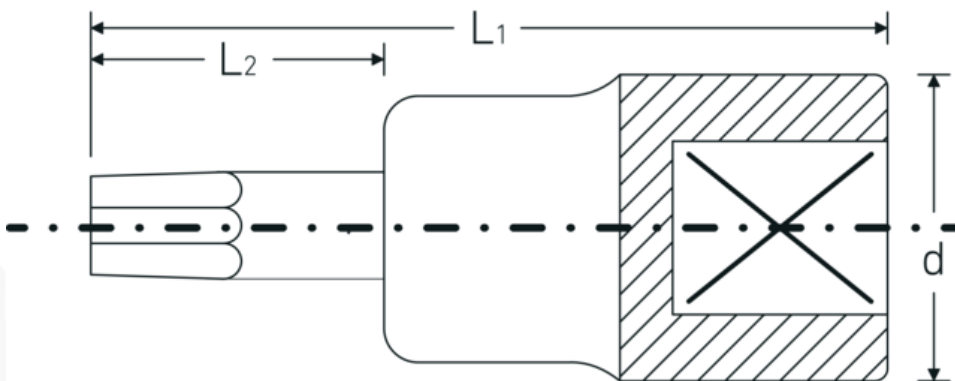

Screwdriver socket

49X

Product no. 02060005
GTIN 4018754002672
Model 49 X M 5

Label. 3/8 " Screwdriver socket L.52mm

- Features.**
- for internal serration screws XZN®
 - DIN 2324
 - chrome-alloy steel, chrome plated

Advantages.

For spline socket head screws (XZN®)

Technical Drawing.

Technical Attributes.

Internal square drive (inch) 3/8 "

Logistics data.

Depth mm (IFS) 52

| | | | |
|-------------------------------|----------|-----------------------------|---------------------|
| d | 17,8 mm | Width mm (IFS) | 18 |
| DIN | DIN 2324 | Height mm (IFS) | 18 |
| Size of output profile | M5 | Length (packed, mm) | 70 |
| L1 | 52 mm | Width (packed, mm) | 62 |
| L2 | 20 mm | Height (packed, mm) | 19 |
| | | Volume (packed, dm3) | 0.08246 dm3 |
| | | Art. no. | 02060005 |
| | | Weight (gross, kg) | 0,231 |
| | | Weight PAP (kg) | 0,000 |
| | | Weight PVC (kg) | 0,003 |
| | | GTIN | 4018754002672 |
| | | Country of origin | GERMANY |
| | | Region of origin | Nordrhein-Westfalen |
| | | WEEE/ElektroG | nicht ear-pflichtig |
| | | Customs tariff no. | 82042000 |
| | | Packing standard | 5 |
| | | Weight | 45 g |

Variants.

| Art. no. | Model no. (ERP) | Description | GTIN |
|----------|-----------------|---------------------------------|---------------|
| 02060005 | 49 X M 5 | 3/8 " Screwdriver socket L.52mm | 4018754002672 |
| 02060006 | 49 X M 6 | 3/8 " Screwdriver socket L.52mm | 4018754002689 |
| 02060008 | 49 X M 8 | 3/8 " Screwdriver socket L.52mm | 4018754002696 |
| 02060010 | 49 X M 10 | 3/8 " Screwdriver socket L.52mm | 4018754002702 |