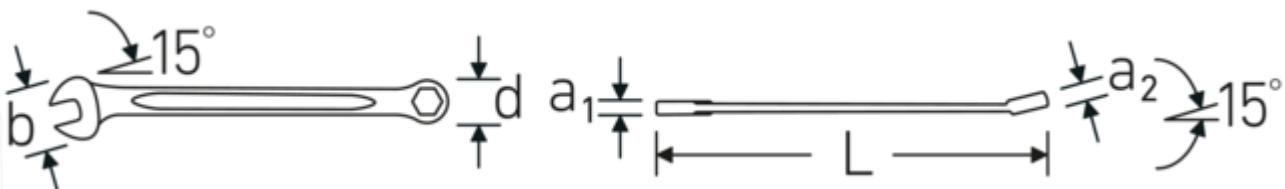

Technical Drawing.

Technical Attributes.

a1 3 mm
a2 3,2 mm

Logistics data.

Depth mm (IFS) 76
Width mm (IFS) 10