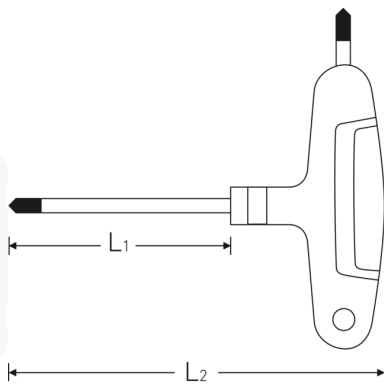

## TORX®-screwdriver

10769-3K

Product no. 43293020  
GTIN 4018754319473  
Model 10769-3K T20

**Label.** TORX-screwdriver T20 L.100mm

- Features.**
- with 3-component T-handle
  - for inner TORX® screws
  - with two outputs
  - Chrome vanadium, matt chrome-plated
  - black tip
  - with two outputs

## Advantages.

With 3-component cross-handle.

## Technical Drawing.

## Technical Attributes.

<b>Drive profile</b>	TORX®
<b>Size of output profile</b>	T20
<b>L1</b>	100 mm
<b>L2</b>	125 mm