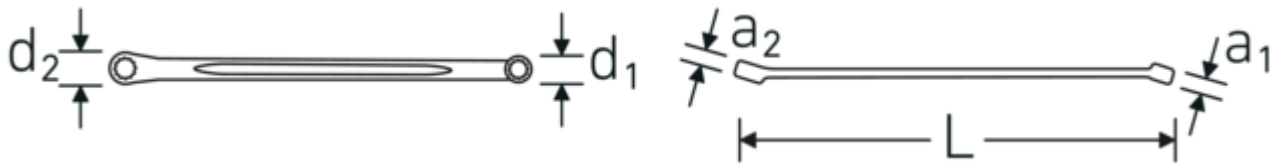

Double-ended ring spanner, inch, extra long, Spline-Drive profile

220aSP

Product no. **41162224**
GTIN **4018754133543**
Model **220aSP 22 x 24**

Label.

Double-ended ring spanner Spanner size 11/16 x 3/4 " L.365mm

Features.

- extra long
- with Spline-Drive profile
- 15° angled
- MS-33787, MIL-W-8982
- HPQ® high performance steel, chrome plated

Advantages.

Extra long

Product highlights.

Technologies and features.

Double T-profile

Our combination and ring spanners have an additional recess in the middle of the tool. Similar to the principle of a double T-beam, this provides a tremendous load capacity and maximum strength whilst reducing weight.

Technical Drawing.

Technical Attributes.

a1	11 mm
a2	12 mm
Drive profile	Spline-Drive
d1	25 mm
d2	27,5 mm
Size of output profile	22 x 24
Length mm (L)	365 mm
Ring position	15 °
Spanner width 1 [inch]	11/16 "
Spanner width s 2 [inch]	3/4 "