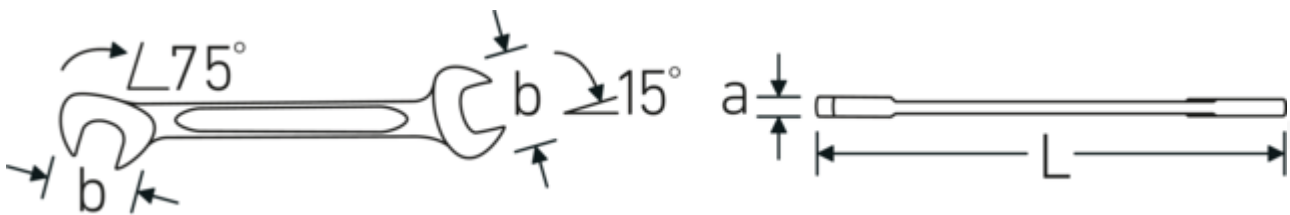

**Small double-open ended wrench
ELECTRIC, inch**

ELECTRIC 12a

Product no. **40463434**
GTIN **4018754020041**
Model **ELECTRIC 12a 9/16**

Label. Double open-ended wrench, small Wrench size 9/16 " L.131mm

Technical Drawing.

Technical Attributes.

a	3 mm
Width mm (b)	28,3 mm
Length mm (L)	131 mm
Jaw angle	15/75 °
Wrench width 1 [inch]	9/16 "
Wrench width s 2 [inch]	9/16 "

Logistics data.

Depth mm (IFS)	131
Width mm (IFS)	29
Height mm (IFS)	3
Length (packed, mm)	135
Width (packed, mm)	70
Height (packed, mm)	15
Volume (packed, dm3)	0.14175 dm3
Product no.	40463434
Weight (gross, kg)	0,360
Weight PAP (kg)	0,000
Weight PVC (kg)	0,004
GTIN	4018754020041