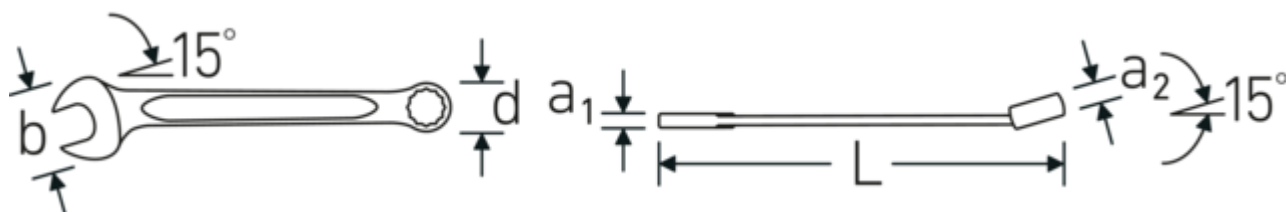

### Double T-profile

Our combination and ring wrenches have an additional recess in the middle of the tool. Similar to the principle of a double T-beam, this provides a tremendous load capacity and maximum strength whilst reducing weight.

### Offset Shaft Design

STAHLWILLE wrenches are reinforced between the jaw and shaft, as this is where the greatest forces are exerted. The special design strengthens the stress zones, thus reducing the risk of breakage to a minimum.

## Technical Drawing.