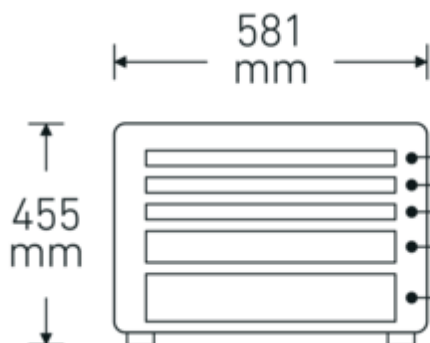

Tool trolley

13217

Product no. **81091301**
GTIN **4018754240128**
Model **13217 LGE WERKZEUG-
TROLLY**

Label.

Tool trolley luminous yellow

Technical Drawing.

Technical Attributes.

Width mm (b)	581 mm
Colour	luminous yellow
Height mm (h)	455 mm
Length mm (L)	381 mm
No.	13217 LGE

Logistics data.

Depth mm (IFS)	600
Width mm (IFS)	405
Height mm (IFS)	520
Length (packed, mm)	600
Width (packed, mm)	420
Height (packed, mm)	520
Volume (packed, dm3)	131.04 dm3
Product no.	81091301
Weight (gross, kg)	15,640
Weight PAP (kg)	1,500
Weight PVC (kg)	0,000
GTIN	4018754240128
Country of origin	ITALY
Region of origin	Ausländischer Ursprung
WEEE/ElektroG	nicht ear-pflichtig
Customs tariff no.	42021250
Packing standard	1
Weight	15600 g

Variants.

Product no.	Art. no. (ERP)	Description	GTIN
81091301	13217 LGE WERKZEUG- TROLLY	Tool trolley luminous yellow	4018754240128
81091302	13217 LOR WERKZEUG- TROLLY	Tool trolley luminous orange	4018754240135
81091304	13217 LR WERKZEUG- TROLLY	Tool trolley luminous red	4018754240159
81091306	13217 TS WERKZEUG- TROLLY	Tool trolley jet black	4018754240173
81091322	13217 TS IP67 WERKZEUG- TROLLY	Tool trolley jet black	4018754284481
96894809	13217 TS RF	Tool trolley jet black (with reflecting film)	4018754254125