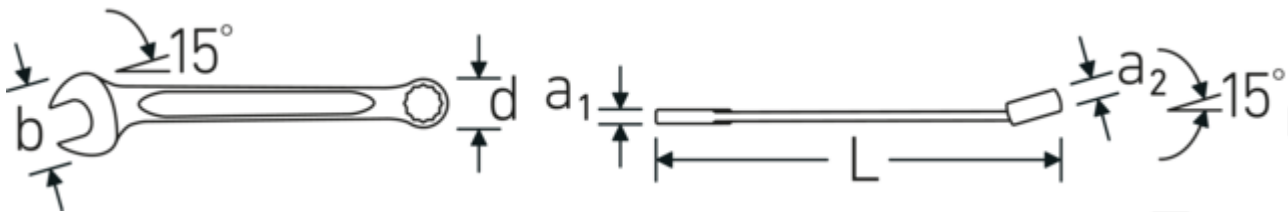

Combination wrench OPEN BOX, inch

OPEN BOX 13a

Product no. **40484141**
 GTIN **4018754020218**
 Model **OPEN BOX 13a 25/32**

Label. Combination wrench Wrench size 25/32 " L.235mm

Technical Drawing.

Technical Attributes.

a1	7 mm
a2	13 mm
Width mm (b)	45 mm
d	29 mm
DIN	DIN 3113 Form A / ISO 7738 Form A
Length mm (L)	235 mm
Jaw angle	15 °
Ring position	15 °
Wrench width 1 [inch]	25/32 "
Wrench width s 2 [inch]	25/32 "

Logistics data.

Depth mm (IFS)	235
Width mm (IFS)	45
Height mm (IFS)	13
Length (packed, mm)	245
Width (packed, mm)	65
Height (packed, mm)	20
Volume (packed, dm ³)	0.3185 dm ³
Product no.	40484141
Weight (gross, kg)	0,875
Weight PAP (kg)	0,000
Weight PVC (kg)	0,012
GTIN	4018754020218