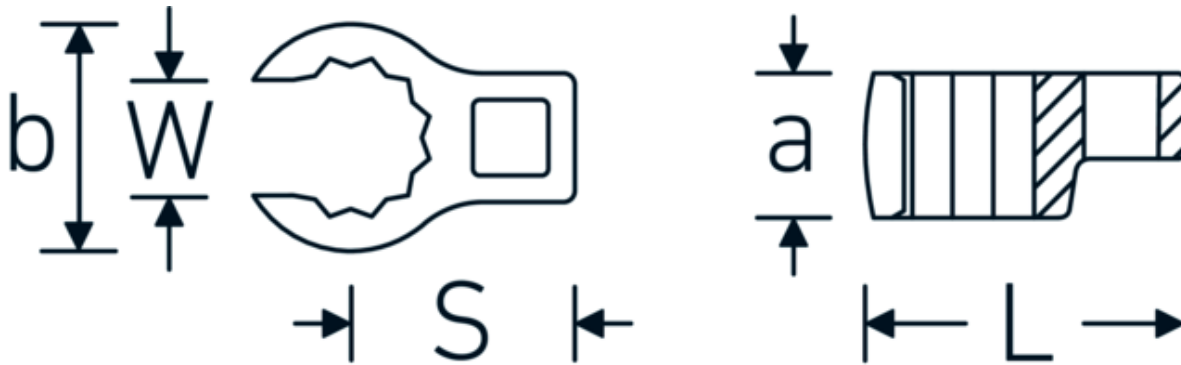

CROW-RING spanner

440

Product no. 02190015
GTIN 4018754141029
Model 440 15

Label. 3/8 " CROW-RING spanner Spanner size 15mm L.36,5mm

- Features.**
- Chrome Alloy Steel, chrome plated
 - Caution! Modified settings on torque wrench

Technical Drawing.

Technical Attributes.

a	17,5 mm
Internal square drive (inch)	3/8 "
Width mm (b)	24,6 mm
Length mm (L)	36,5 mm
S	19,1 mm
Width across flats [mm]	15 mm
W	11,9 mm

Logistics data.

Depth mm (IFS)	36
Width mm (IFS)	23
Height mm (IFS)	12
Length (packed, mm)	105
Width (packed, mm)	30
Height (packed, mm)	14
Volume (packed, dm3)	0.0441 dm3

Variants.

Art. no.	Model no. (ERP)	Description	GTIN
01190008	440 8	1/4 " CROW-RING spanner Spanner size 8mm L.23,8mm	4018754149094
01190009	440 9	1/4 " CROW-RING spanner Spanner size 9mm L.28,5mm	4018754140985
01190010	440 10	1/4 " CROW-RING spanner Spanner size 10mm L.28,4mm	4018754000739
01190011	440 11	1/4 " CROW-RING spanner Spanner size 11mm L.28mm	4018754149100
01190012	440 12	1/4 " CROW-RING spanner Spanner size 12mm L.30,8mm	4018754000746
01190013	440 13	1/4 " CROW-RING spanner Spanner size 13mm L.32mm	4018754102099
01190014	440 14	1/4 " CROW-RING spanner Spanner size 14mm L.31,7mm	4018754000753
02190015	440 15	3/8 " CROW-RING spanner Spanner size 15mm L.36,5mm	4018754141029
02190016	440 16	3/8 " CROW-RING spanner Spanner size 16mm L.36,1mm	4018754003389
02190017	440 17	3/8 " CROW-RING spanner Spanner size 17mm L.39,2mm	4018754003396
02190018	440 18	3/8 " CROW-RING spanner Spanner size 18mm L.40,8mm	4018754003402
02190019	440 19	3/8 " CROW-RING spanner Spanner size 19mm L.40,5mm	4018754003419
02190020	440 20	3/8 " CROW-RING spanner Spanner size 20mm L.42,9mm	4018754141036
02190021	440 21	3/8 " CROW-RING spanner Spanner size 21mm L.42,8mm	4018754003426