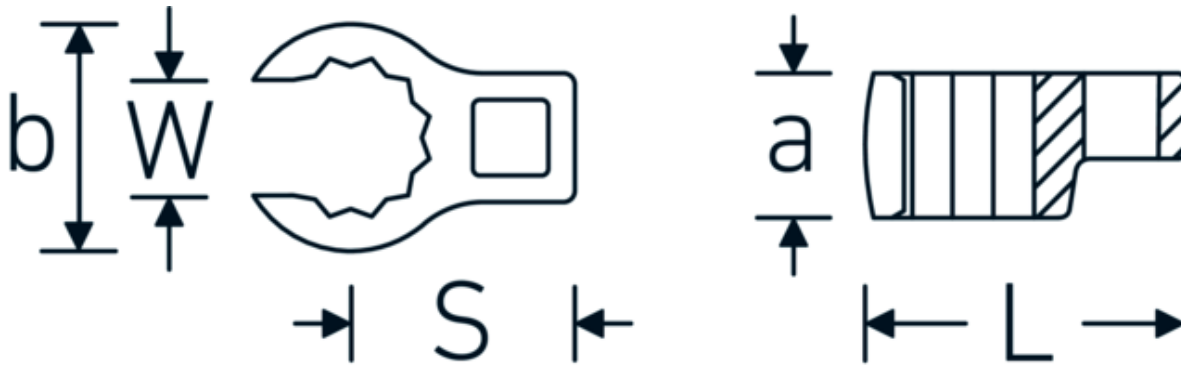

CROW-RING spanner

440a

Product no. **02490042**
GTIN **4018754004577**
Model **440 A 13/16**

Label. 3/8 " CROW-RING spanner Spanner size 13/16" L.42,9mm

- Features.**
- Chrome Alloy Steel, chrome plated
 - caution! Modified settings on torque wrench
 - size 3/8: for Volvo aircraft engine, type "JAS"

Technical Drawing.

Technical Attributes.

a	18,5 mm
Internal square drive (inch)	3/8 "
Width mm (b)	31,3 mm
Length mm (L)	42,9 mm
S	22,5 mm
Spanner size [inch]	13/16 "

Logistics data.

Depth mm (IFS)	42
Width mm (IFS)	31
Height mm (IFS)	19
Length (packed, mm)	42
Width (packed, mm)	31
Height (packed, mm)	19

Variants.

Art. no.	Model no. (ERP)	Description	GTIN
01490024	440 A 3/8	1/4 " CROW-RING spanner Spanner size 3/8" L.28,4mm	4018754116805
01490028	440 A 7/16	1/4 " CROW-RING spanner Spanner size 7/16" L.28mm	4018754001460
01490032	440 A 1/2	1/4 " CROW-RING spanner Spanner size 1/2" L.30,5mm	4018754001477
01490034	440 A 9/16	1/4 " CROW-RING spanner Spanner size 9/16" L.31,7mm	4018754001484
02490036	440 A 5/8	3/8 " CROW-RING spanner Spanner size 5/8" L.36,5mm	4018754004546
02490038	440 A 11/16	3/8 " CROW-RING spanner Spanner size 11/16" L.39,2mm	4018754004553
02490040	440 A 3/4	3/8 " CROW-RING spanner Spanner size 3/4" L.40,9mm	4018754004560
02490042	440 A 13/16	3/8 " CROW-RING spanner Spanner size 13/16" L.42,9mm	4018754004577
02490044	440 A 7/8	3/8 " CROW-RING spanner Spanner size 7/8" L.45,2mm	4018754004584
02490046	440 A 15/16	3/8 " CROW-RING spanner Spanner size 15/16" L.47,2mm	4018754004591
02490048	440 A 1	3/8 " CROW-RING spanner Spanner size 1" L.49,3mm	4018754004607
02490050	440 A 1 1/16	3/8 " CROW-RING spanner Spanner size 1 1/16" L.52,8mm	4018754004614
03490052	440 A 1 1/8	1/2 " CROW-RING spanner Spanner size 1 1/8" L.56,8mm	4018754008445
03490056	440 A 1 1/4	1/2 " CROW-RING spanner Spanner size 1 1/4" L.62,5mm	4018754008452