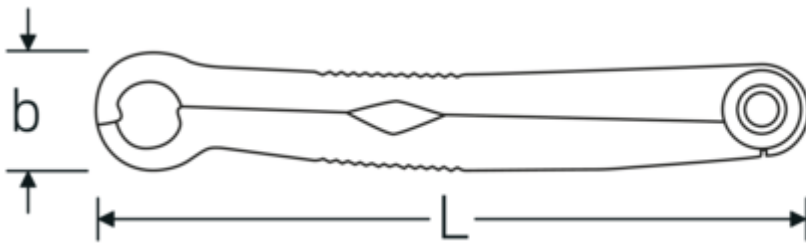

#### Label.

Ratchet wrench set FastRatch FastRatch 240/5 10-19 5

#### Technical Drawing.

#### Logistics data.

Depth mm (IFS)	290
Width mm (IFS)	100
Height mm (IFS)	40
Length (packed, mm)	290
Width (packed, mm)	100

Height (packed, mm)	40
Volume (packed, dm3)	1.16 dm3
Product no.	96411005
Weight (gross, kg)	1,122
Weight PAP (kg)	0,000
Weight PVC (kg)	0,004
GTIN	4018754289189
Country of origin	GERMANY
Region of origin	Nordrhein-Westfalen
WEEE/ElektroG	nicht ear-pflichtig
Customs tariff no.	82041100
Packing standard	1
Weight	1122 g