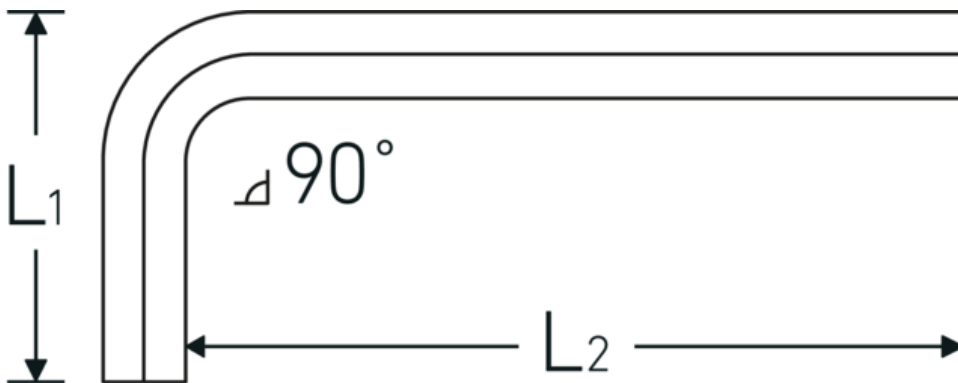

Hex key for hex bolts

10760

Product no. **43153003**
 GTIN **4018754332113**
 Model **10760 3**
WINKELSCHRAUBENDREHER
SECHSKANT

Label.

Hex key for hex bolts Hex drive 3mm L.23mm x 66mm

Technical Drawing.

Technical Attributes.

Drive profile	hex
External hex drive (mm)	3 mm
DIN	DIN ISO 2936
L1	23 mm
L2	66 mm

Logistics data.

Depth mm (IFS)	66
Width mm (IFS)	21
Height mm (IFS)	3
Length (packed, mm)	170
Width (packed, mm)	100
Height (packed, mm)	5
Volume (packed, dm ³)	0.085 dm ³
Product no.	43153003
Weight (gross, kg)	0,050

Weight PAP (kg)	0,000
Weight PVC (kg)	0,002
GTIN	4018754332113
Country of origin	GERMANY
Region of origin	Nordrhein-Westfalen
WEEE/ElektroG	nicht ear-pflichtig
Customs tariff no.	82054000
Packing standard	10
Weight	5 g