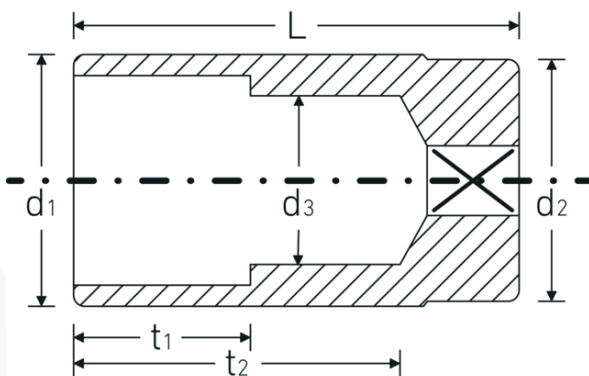

Socket

46a

Product no. **02420042**
GTIN **4018754127023**
Model **46 A 13/16**

Label. 3/8 " Socket Spanner size 13/16" L.65mm

Features.

- Long
- ASME B 107.1, Fed. Spec. GGG-W-641, SAE AS 954-E
- HPQ® heavy-duty steel, chrome-plated

Advantages.

Long

Technical Drawing.

Technical Attributes.

Drive profile bi-hex AS-Drive®

Logistics data.

Depth mm (IFS) 65

Internal square drive (inch)	3/8 "	Width mm (IFS)	27
d1	27,2 mm	Height mm (IFS)	27
d2	25 mm	Length (packed, mm)	180
d3	19,4 mm	Width (packed, mm)	80
Length mm (L)	65 mm	Height (packed, mm)	30
Spanner size [inch]	13/16 "	Volume (packed, dm3)	0.432 dm3
t1	30 mm	Art. no.	02420042
t2	51,6 mm	Weight (gross, kg)	0,665
		Weight PAP (kg)	0,000
		Weight PVC (kg)	0,006
		GTIN	4018754127023
		Country of origin	GERMANY
		Region of origin	Nordrhein-Westfalen
		WEEE/ElektroG	nicht ear-pflichtig
		Customs tariff no.	82042000
		Packing standard	5
		Weight	130 g