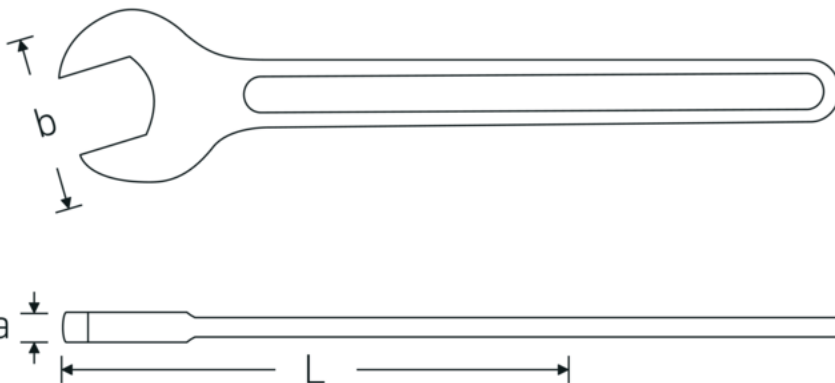

## Open-ended spanner, metric

4004

Product no. **40040650**  
GTIN **4018754018406**  
Model **4004 65**

**Label.** Open-ended spanner Spanner size 65mm L.528mm

- Features.**
- DIN 894 up to 85 mm
  - special tool steel, grey finish

### Advantages.

DIN 894 up to 85 mm.

### Technical Attributes.

**a** 19 mm  
**Width mm (b)** 132 mm

### Logistics data.

**Depth mm (IFS)** 530  
**Width mm (IFS)** 132

<b>DIN</b>	DIN 894	<b>Height mm (IFS)</b>	20
<b>Length mm (L)</b>	528 mm	<b>Length (packed, mm)</b>	530
<b>Spanner width 1 [mm]</b>	65 mm	<b>Width (packed, mm)</b>	132
		<b>Height (packed, mm)</b>	20
		<b>Volume (packed, dm3)</b>	1.3992 dm3
		<b>Art. no.</b>	40040650
		<b>Weight (gross, kg)</b>	1,900
		<b>Weight PAP (kg)</b>	0,000
		<b>Weight PVC (kg)</b>	0,000
		<b>GTIN</b>	4018754018406
		<b>Country of origin</b>	GERMANY
		<b>Region of origin</b>	Nordrhein-Westfalen
		<b>WEEE/ElektroG</b>	nicht ear-pflichtig
		<b>Customs tariff no.</b>	82041100
		<b>Packing standard</b>	1
		<b>Weight</b>	1900 g