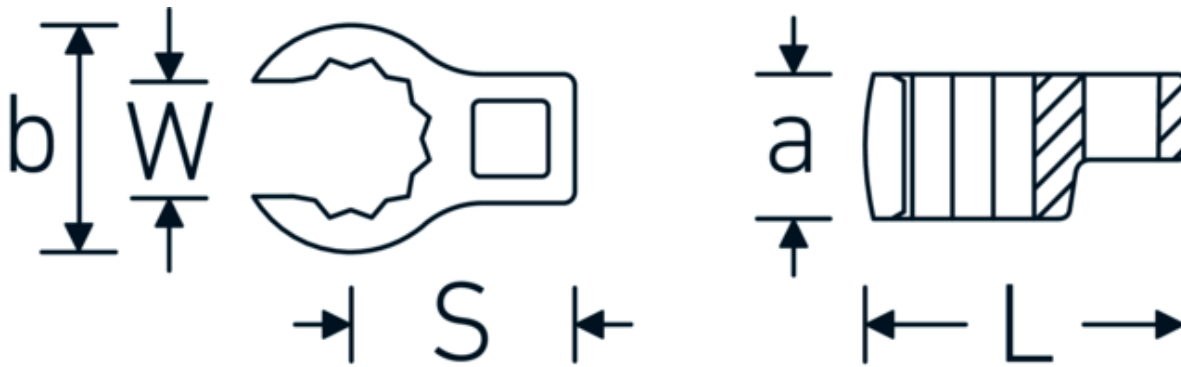

## Flare nut CROW-FOOT wrench, inch

440a

Product no. **02490046**  
GTIN **4018754004591**  
Model **440 A 15/16**

### Label.

3/8 " Flare nut CROW-FOOT wrench Wrench size 15/16" L.47,2mm

### Technical Attributes.

a	19,5 mm
Internal square drive (inch)	3/8 "
Width mm (b)	35,7 mm
Length mm (L)	47,2 mm
S	24,6 mm
Wrench size [inch]	15/16 "
W	18,3 mm

03490060	440 A 1 3/8	1/2 " Flare nut CROW-FOOT wrench Wrench size 1 3/8" L.64,2mm	4018754008476
03490062	440 A 1 7/16	1/2 " Flare nut CROW-FOOT wrench Wrench size 1 7/16" L.66,5mm	4018754008483
03490064	440 A 1 1/2	1/2 " Flare nut CROW-FOOT wrench Wrench size 1 1/2" L.68,1mm	4018754008490
03490065	440 A 1 9/16	1/2 " Flare nut CROW-FOOT wrench Wrench size 1 9/16" L.70,1mm	4018754008506
03490066	440 A 1 5/8	1/2 " Flare nut CROW-FOOT wrench Wrench size 1 5/8" L.71,8mm	4018754008513
03490068	440 A 1 3/4	1/2 " Flare nut CROW-FOOT wrench Wrench size 1 3/4" L.75,6mm	4018754008520
03490069	440 A 1 13/16	1/2 " Flare nut CROW-FOOT wrench Wrench size 1 13/16" L.77,7mm	4018754008537
03490072	440 A 2	1/2 " Flare nut CROW-FOOT wrench Wrench size 2" L.83,2mm	4018754008544
03490076	440 A 2 1/4	1/2 " Flare nut CROW-FOOT wrench Wrench size 2 1/4" L.91,2mm	4018754008551
03490077	440 A 2 5/16	1/2 " Flare nut CROW-FOOT wrench Wrench size 2 5/16" L.93,3mm	4018754008568
03490078	440 A 2 3/8	1/2 " Flare nut CROW-FOOT wrench Wrench size 2 3/8" L.95,2mm	4018754008575