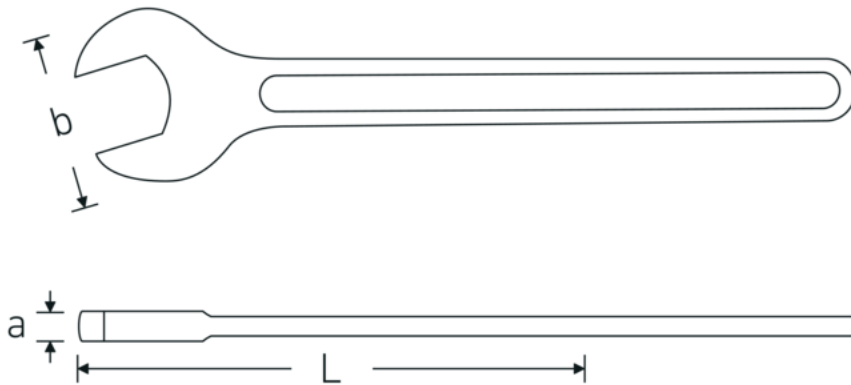

Open-ended wrench, metric

4004

Product no. **40040300**
GTIN **4018754018321**
Model **4004 30**

Label. Open-ended wrench Wrench size 30mm L.261mm

Technical Drawing.

Technical Attributes.

a	10,8 mm
Width mm (b)	62 mm
DIN	DIN 894
Length mm (L)	261 mm
Wrench width 1 [mm]	30 mm

Logistics data.

Depth mm (IFS)	258
Width mm (IFS)	65
Height mm (IFS)	11
Length (packed, mm)	275
Width (packed, mm)	80
Height (packed, mm)	37
Volume (packed, dm3)	0.814 dm3
Product no.	40040300
Weight (gross, kg)	1,355

Variants.

Product no.	Art. no. (ERP)	Description	GTIN
40040240	4004 24	Open-ended wrench Wrench size 24mm L.215mm	4018754018307
40040270	4004 27	Open-ended wrench Wrench size 27mm L.238mm	4018754018314
40040300	4004 30	Open-ended wrench Wrench size 30mm L.261mm	4018754018321
40040320	4004 32	Open-ended wrench Wrench size 32mm L.273mm	4018754018338
40040360	4004 36	Open-ended wrench Wrench size 36mm L.300mm	4018754018345
40040410	4004 41	Open-ended wrench Wrench size 41mm L.335mm	4018754018352
40040460	4004 46	Open-ended wrench Wrench size 46mm L.369mm	4018754018369
40040500	4004 50	Open-ended wrench Wrench size 50mm L.412mm	4018754018376
40040550	4004 55	Open-ended wrench Wrench size 55mm L.457mm	4018754018383
40040600	4004 60	Open-ended wrench Wrench size 60mm L.492mm	4018754018390
40040650	4004 65	Open-ended wrench Wrench size 65mm L.528mm	4018754018406
40040700	4004 70	Open-ended wrench Wrench size 70mm L.572mm	4018754018413
40040750	4004 75	Open-ended wrench Wrench size 75mm L.608mm	4018754018420
40040800	4004 80	Open-ended wrench Wrench size 80mm L.645mm	4018754018437
40040850	4004 85	Open-ended wrench Wrench size 85mm L.690mm	4018754018444