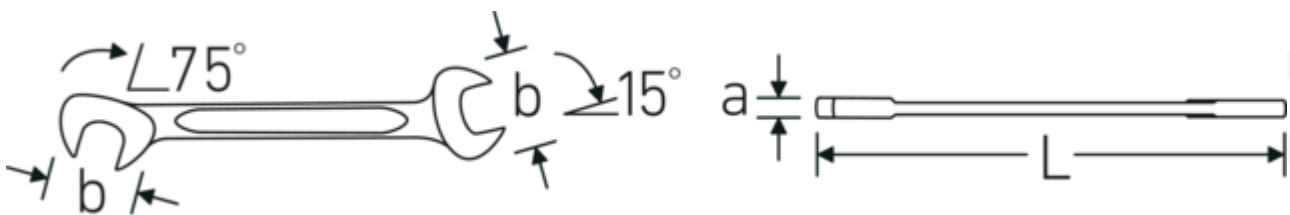

**Small double-open ended spanner**  
**ELECTRIC, inch**

**ELECTRIC 12a**

Product no. **40462020**  
GTIN **4018754019991**  
Model **ELECTRIC 12a 5/16**

**Label.**

Double open-ended spanner, small Spanner size 5/16 " L.96mm

**Features.**

- spanners with equal widths across flats
- straight design, jaw position 15° and 75°
- sturdy, slim and lightweight intelligent design
- high bending strength due to double T-profile
- STAHLWILLE's round finish ensures a surface that is pleasant to the skin and has a good grip
- extremely sturdy, exceptionally durable
- drop-forged, hardened and cooled in oil bath
- chrome-alloy steel, chrome plated

**Technical Drawing.**

**Technical Attributes.**

a	3 mm
Width mm (b)	16,8 mm
Length mm (L)	96 mm
Jaw angle	15/75 °
Spanner width 1 [inch]	5/16 "

**Logistics data.**

Depth mm (IFS)	96
Width mm (IFS)	17
Height mm (IFS)	3
Length (packed, mm)	105
Width (packed, mm)	65

<b>Spanner width s 2 [inch]</b>	5/16 "	<b>Height (packed, mm)</b>	10
		<b>Volume (packed, dm3)</b>	0.06825 dm3
		<b>Art. no.</b>	40462020
		<b>Weight (gross, kg)</b>	0,164
		<b>Weight PAP (kg)</b>	0,000
		<b>Weight PVC (kg)</b>	0,003
		<b>GTIN</b>	4018754019991
		<b>Country of origin</b>	GERMANY
		<b>Region of origin</b>	Nordrhein-Westfalen
		<b>WEEE/ElektroG</b>	nicht ear-pflichtig
		<b>Customs tariff no.</b>	82041100
		<b>Packing standard</b>	10
		<b>Weight</b>	16 g